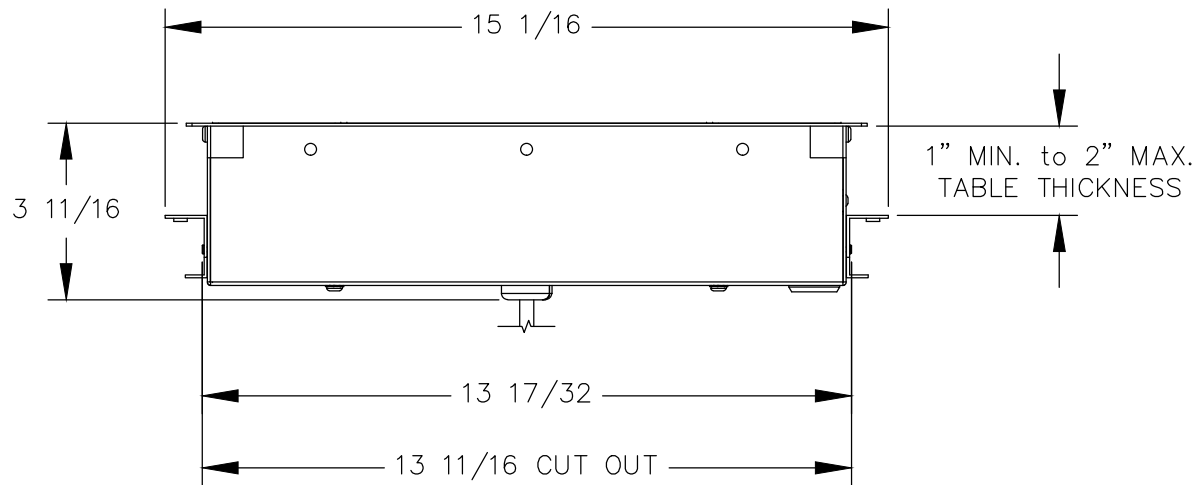

TOP VIEW

NOTES:

1. Cord length 6 ft.
2. USB ports are for charging use ONLY.
3. Circuit breaker reset is located under the unit inside the data compartment.

FRONT VIEW

RIGHT VIEW