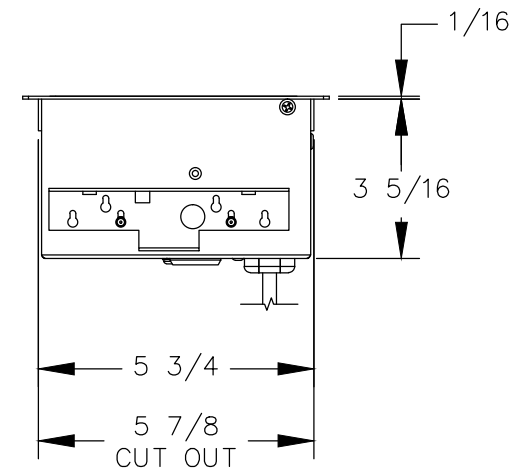

TOP VIEW

NOTES:

1. Cord length 6 ft.
2. USB ports are for charging use ONLY.
3. Circuit breaker reset is located under the unit inside the data compartment.

FRONT VIEW

RIGHT VIEW