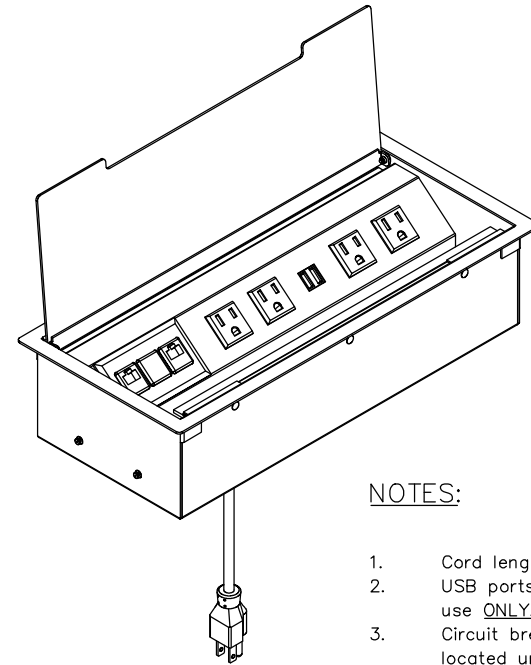

TOP VIEW

NOTES:

1. Cord length 6 ft.
2. USB ports are for charging use ONLY.
3. Circuit breaker reset is located under the unit inside the data compartment.

FRONT VIEW

RIGHT VIEW