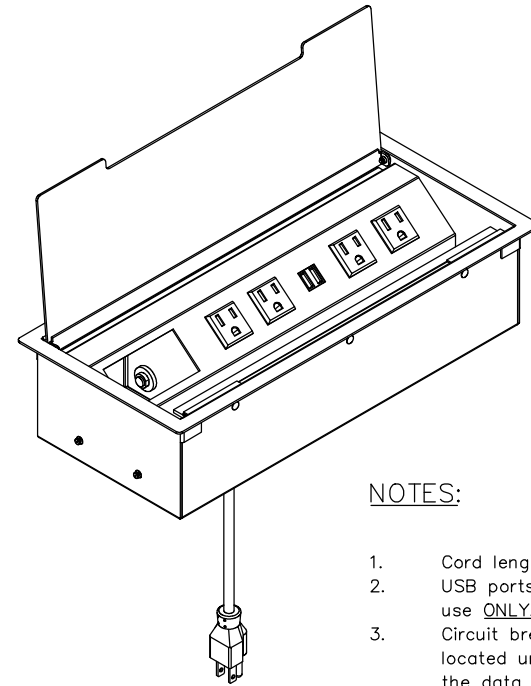

TOP VIEW

NOTES:

1. Cord length 6 ft.
2. USB ports are for charging use ONLY.
3. Circuit breaker reset is located under the unit inside the data compartment.

FRONT VIEW

RIGHT VIEW