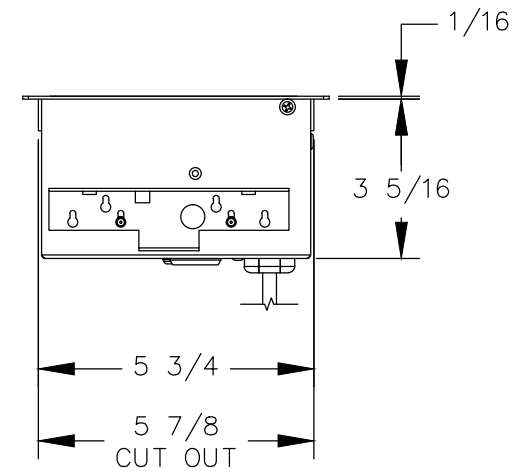

TOP VIEW

NOTES:

1. Cord length 6 ft.
2. USB ports are for charging use ONLY.
3. Circuit breaker reset is located under the unit inside the data compartment.

FRONT VIEW

RIGHT VIEW