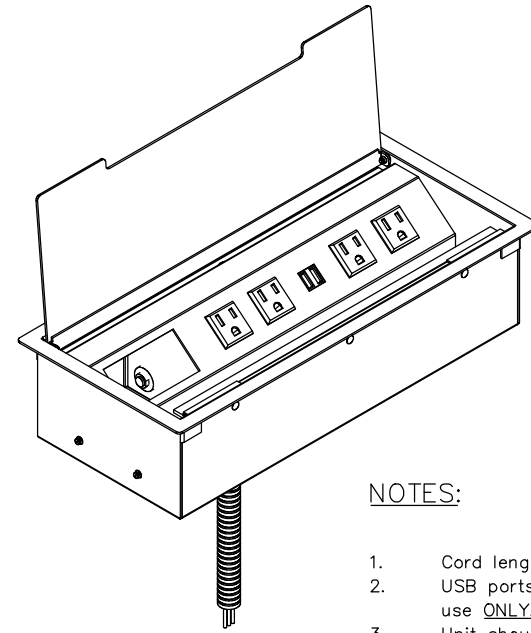

TOP VIEW

NOTES:

1. Cord length 6 ft.
2. USB ports are for charging use ONLY.
3. Unit should be installed by a professional electrician.
4. Circuit breaker reset is located under the unit inside the data compartment.

FRONT VIEW

RIGHT VIEW