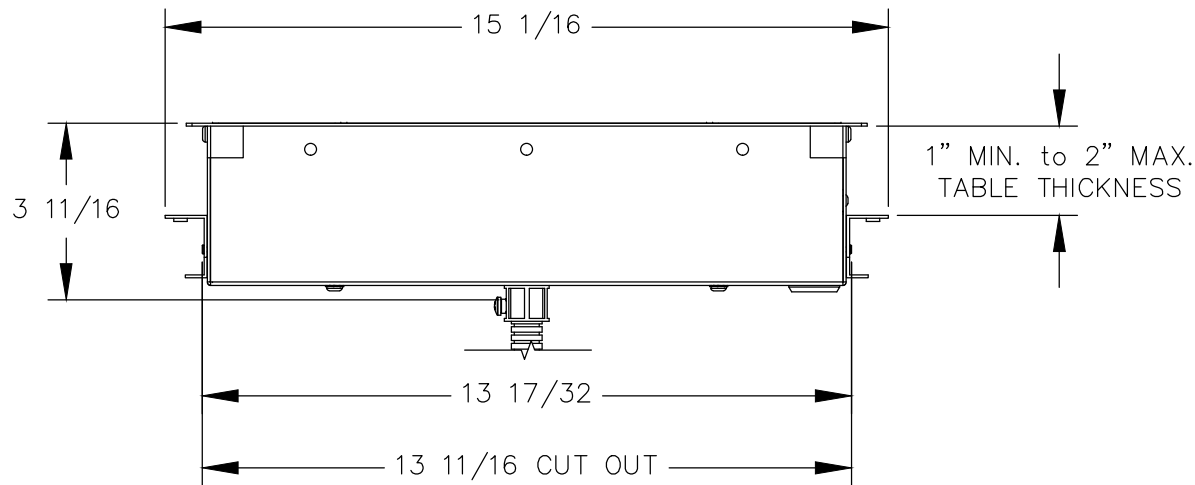

TOP VIEW

NOTES:

1. Cord length 6 ft.
2. USB ports are for charging use ONLY.
3. Unit should be installed by a professional electrician.
4. Circuit breaker reset is located under the unit inside the data compartment.

FRONT VIEW

RIGHT VIEW