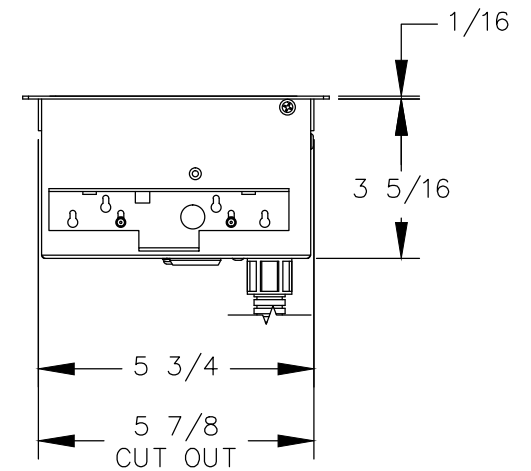

TOP VIEW

NOTES:

1. Cord length 6 ft.
2. USB ports are for charging use ONLY.
3. Unit should be installed by a professional electrician.
4. Circuit breaker reset is located under the unit inside the data compartment.

FRONT VIEW

RIGHT VIEW