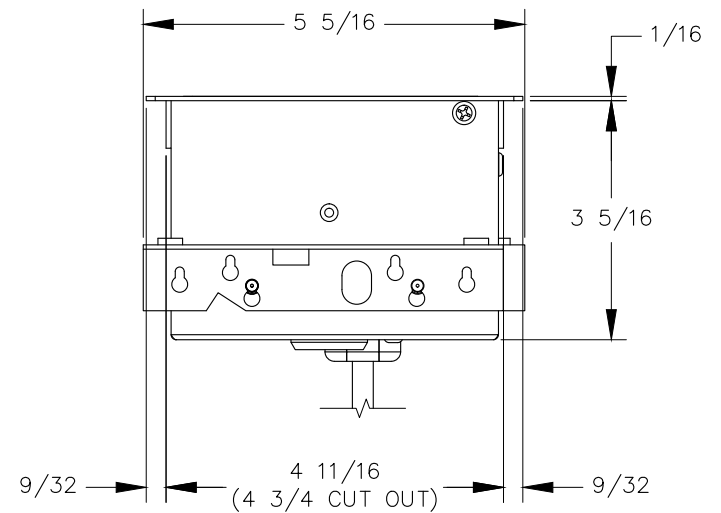

TOP VIEW

NOTE:

1. 6 ft. cord length.
2. USB ports are for charging use only.
3. Table thickness is 3/4 MIN. to 2 MAX.

FRONT VIEW

RIGHT VIEW