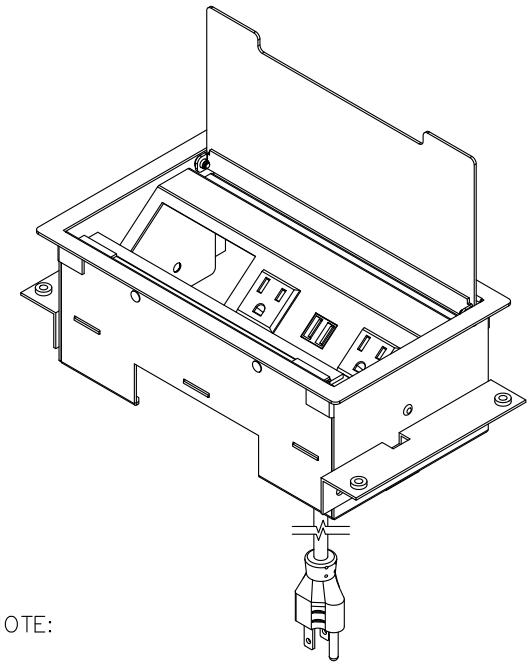

TOP VIEW

NOTE:

1. 6 ft. cord length.
2. USB ports are for charging use only.
3. Table thickness is 3/4 MIN. to 2 MAX.

FRONT VIEW

RIGHT VIEW