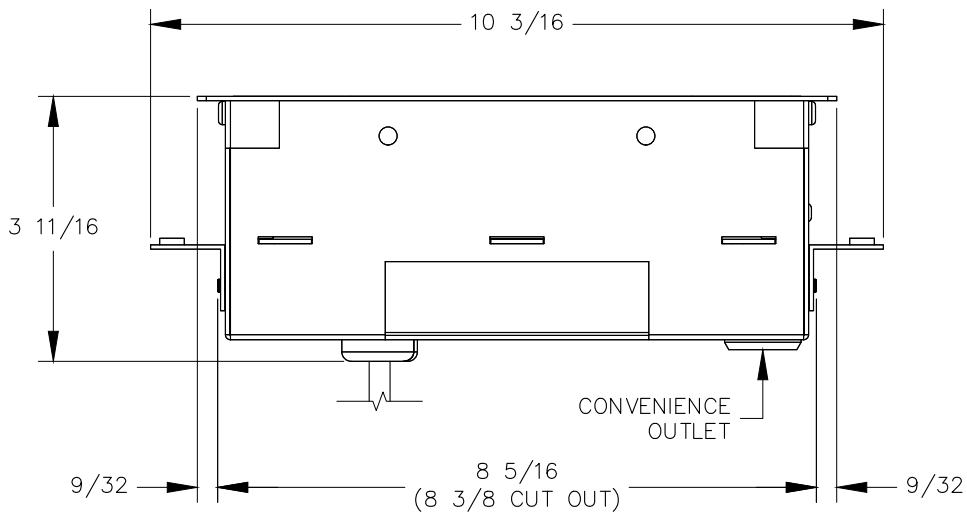

TOP VIEW

NOTE:

1. 6 ft. cord length.
2. USB ports are for charging use only.
3. Table thickness is 3/4 MIN. to 2 MAX.

FRONT VIEW

RIGHT VIEW