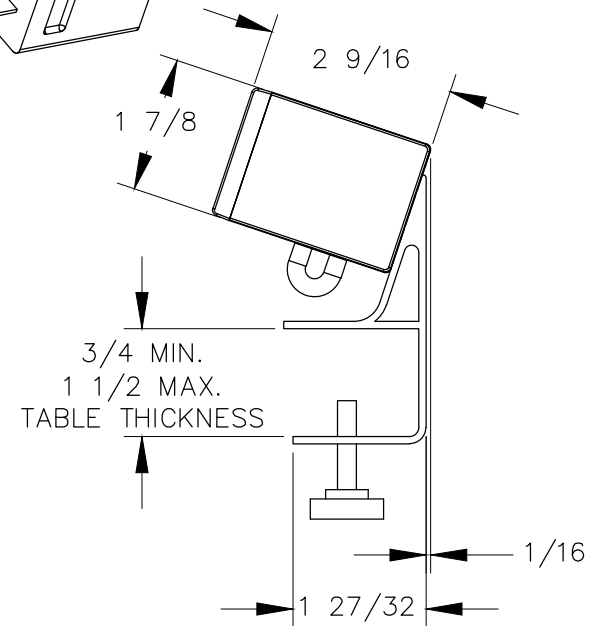

TOP VIEW

1-15/32" X
1-21/32" X
2-1/16"
CIRCUIT
BREAKER
PLUG

NOTES:

1. Cord length 6 ft.

FRONT VIEW

RIGHT VIEW