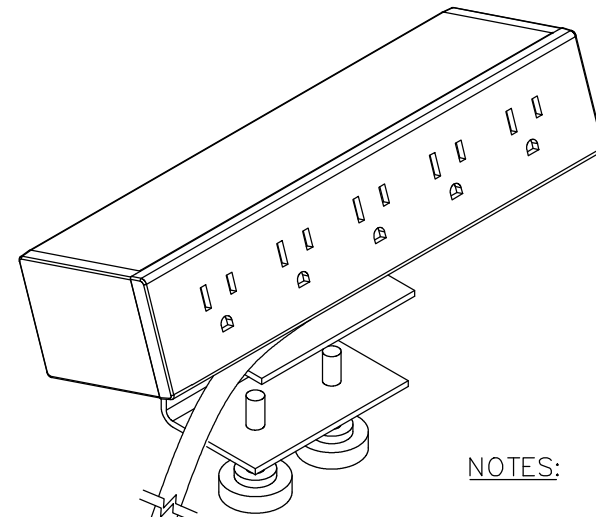

TOP VIEW

1-15/32" X
1-21/32" X
2-1/16"
CIRCUIT
BREAKER
PLUG

NOTES:

1. Cord length 6 ft.

FRONT VIEW

RIGHT VIEW