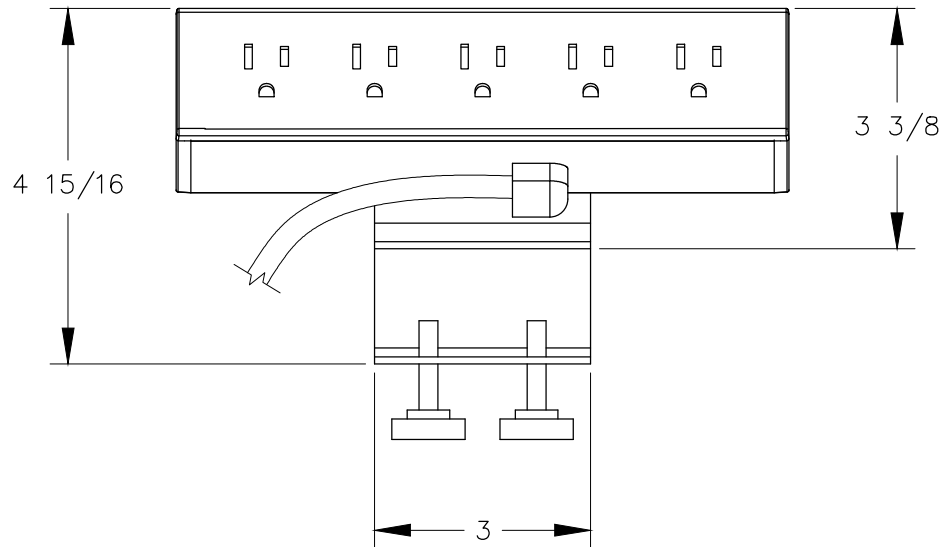

TOP VIEW

1-15/32" X
1-21/32" X
2-1/16"
CIRCUIT
BREAKER
PLUG

NOTES:

1. Cord length 6 ft.

FRONT VIEW

RIGHT VIEW