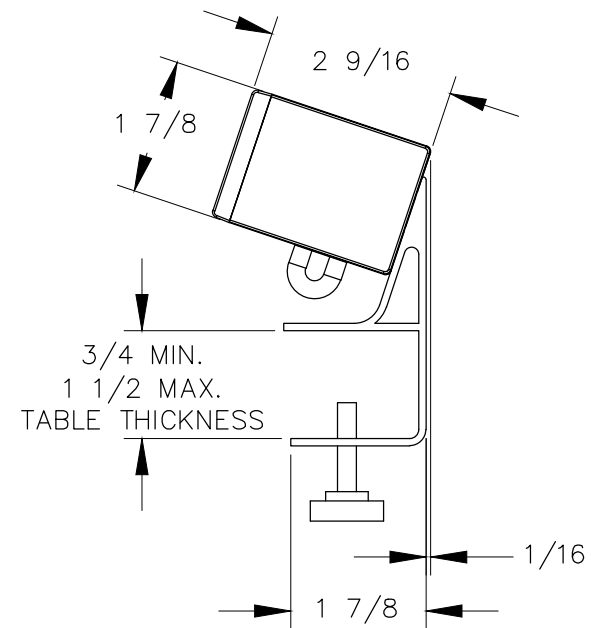

TOP VIEW

NOTES:

1. Cord length 6 ft.
2. USB for CHARGING USE ONLY.

FRONT VIEW

RIGHT VIEW