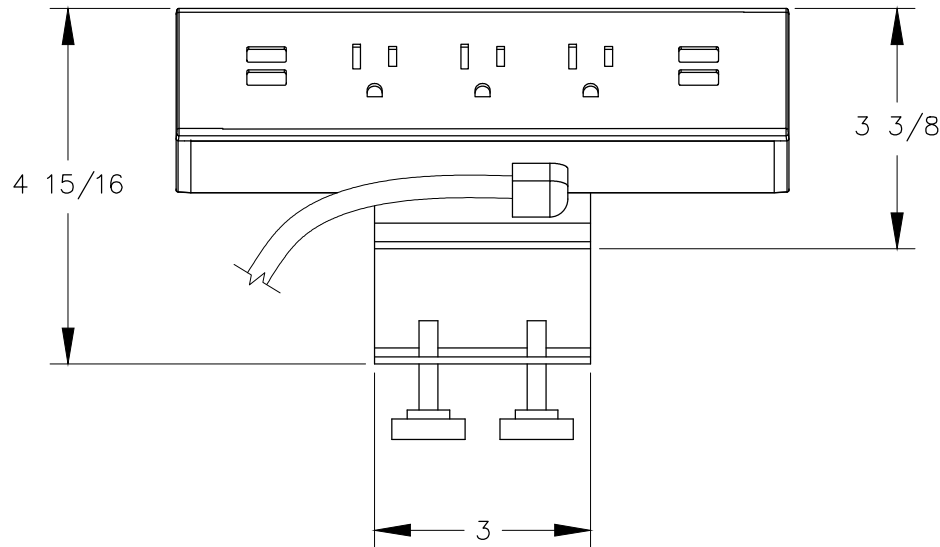

TOP VIEW

NOTES:

1. Cord length 6 ft.
2. USB for CHARGING USE ONLY.

FRONT VIEW

RIGHT VIEW