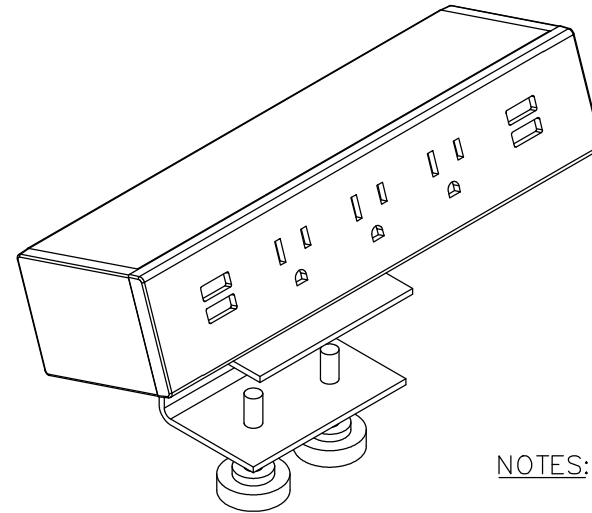

TOP VIEW

NOTES:

1. Cord length 6 ft.
2. USB for CHARGING USE ONLY.

FRONT VIEW

RIGHT VIEW