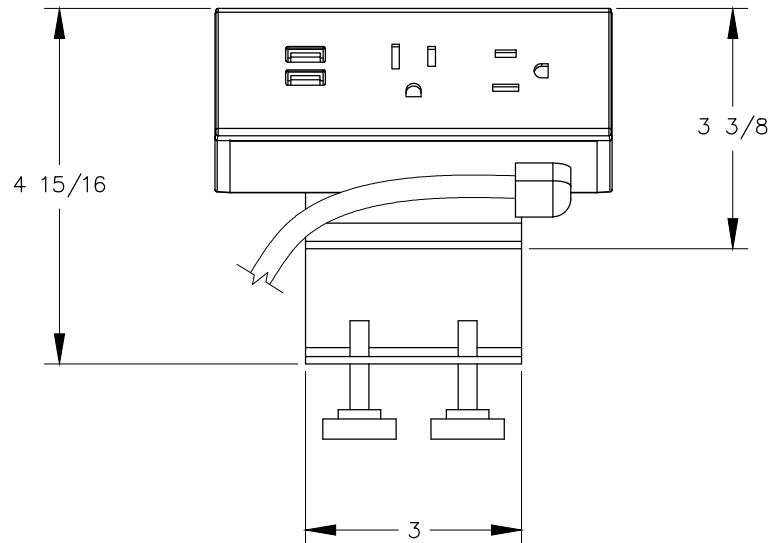

TOP VIEW

NOTES:

1. Cord length 6 ft.
2. Table thickness is 3/4 MIN. to 1 1/2 MAX.
3. USB ports are for charging use ONLY.

FRONT VIEW

RIGHT VIEW