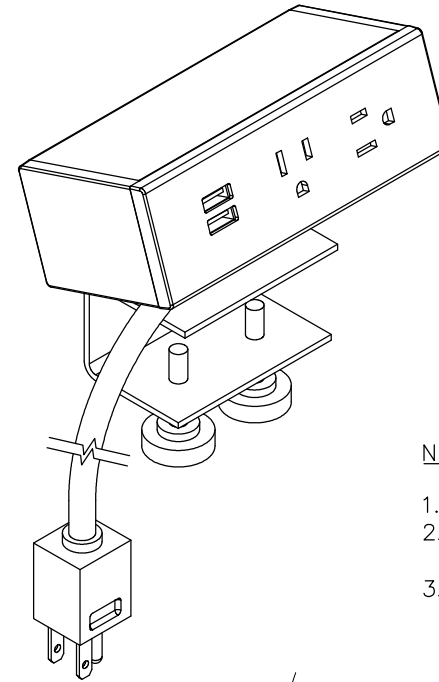

TOP VIEW

NOTES:

1. Cord length 6 ft.
2. Table thickness is 3/4 MIN. to 1 1/2 MAX.
3. USB ports are for charging use ONLY.

FRONT VIEW

RIGHT VIEW