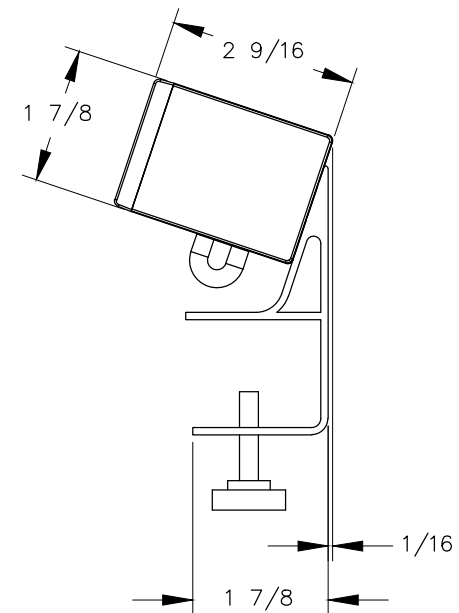

TOP VIEW

NOTES:

1. Cord length 6 ft.
2. Table thickness is 3/4 MIN. to 1 1/2 MAX.
3. USB ports are for charging use ONLY.

FRONT VIEW

RIGHT VIEW