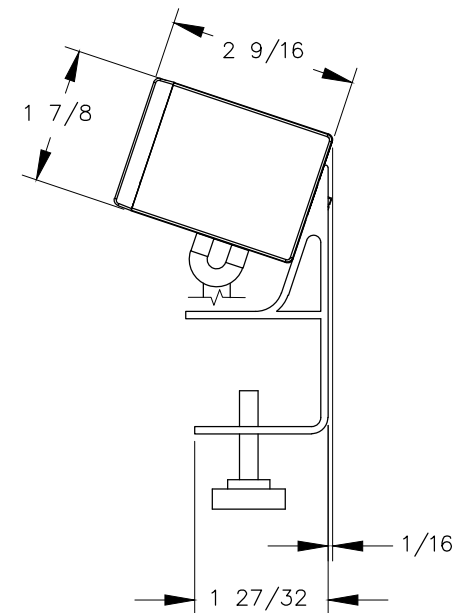

TOP VIEW

NOTE:

1. 6 ft. cord.
2. Table thickness is 3/4 MIN. to 1 1/2 MAX.
3. Plug dimensions are 1 11/32 X 1 X 7/8.

FRONT VIEW

RIGHT VIEW