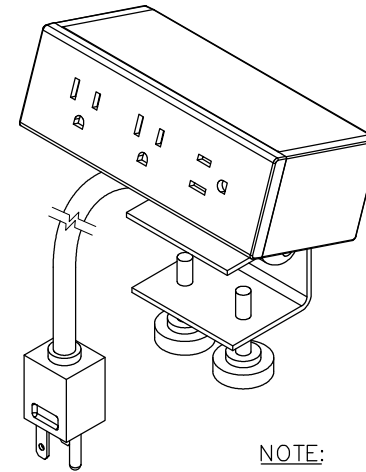

TOP VIEW

NOTE:

1. 6 ft. cord.
2. Table thickness is 3/4 MIN. to 1 1/2 MAX.
3. Plug dimensions are 1 11/32 X 1 X 7/8.

FRONT VIEW

RIGHT VIEW