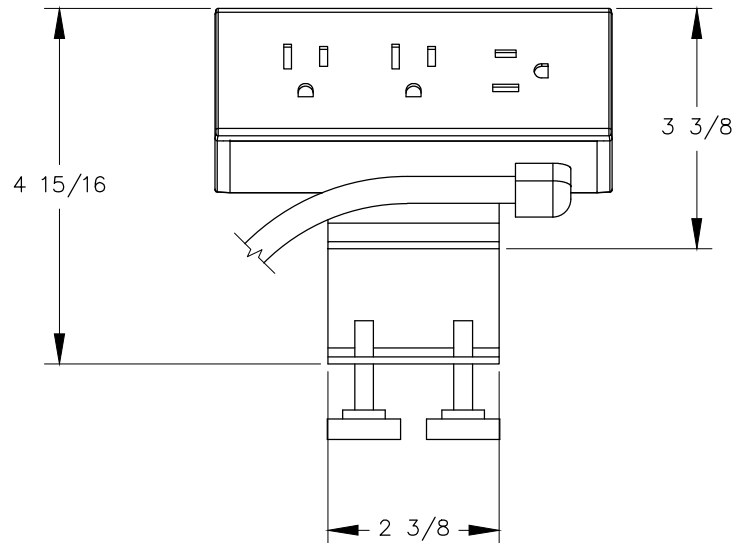

TOP VIEW

NOTE:

1. 6 ft. cord.
2. Table thickness is 3/4 MIN. to 1 1/2 MAX.
3. Plug dimensions are 1 11/32 X 1 X 7/8.

FRONT VIEW

RIGHT VIEW