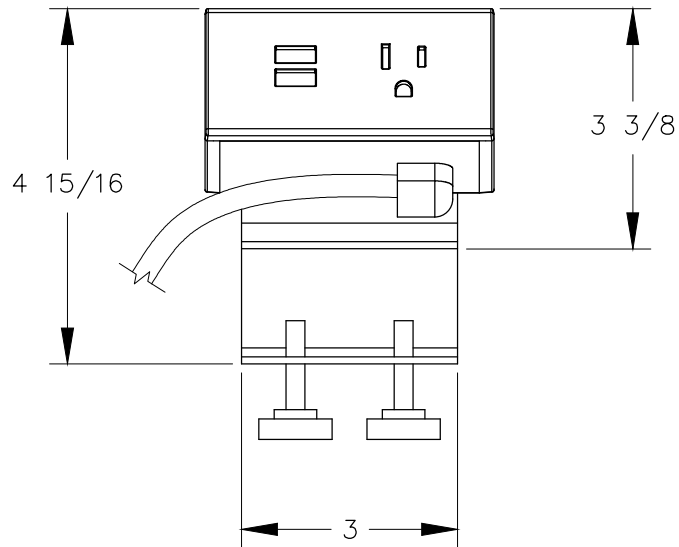

TOP VIEW

NOTES:

1. Cord length 6 ft.
2. USB for CHARGING USE ONLY.

FRONT VIEW

RIGHT VIEW