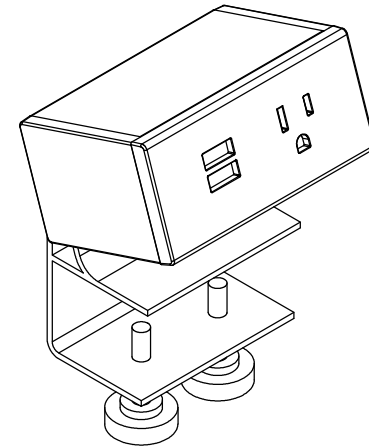

TOP VIEW

NOTES:

1. Cord length 6 ft.
2. USB for CHARGING USE ONLY.

FRONT VIEW

RIGHT VIEW