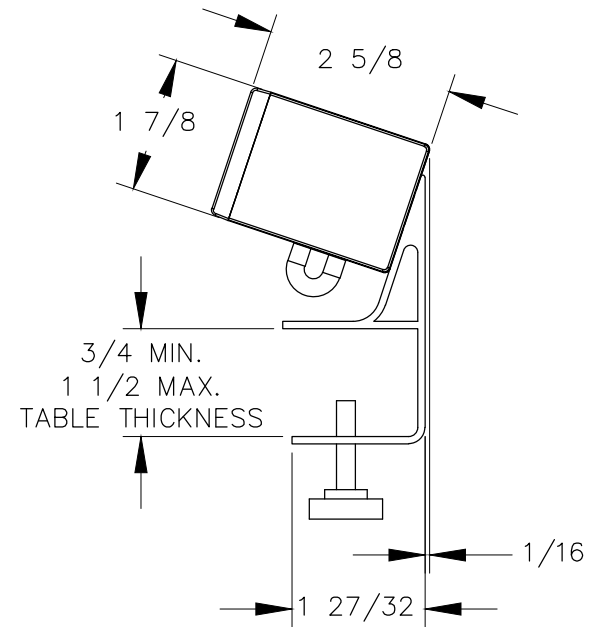

TOP VIEW

NOTES:

1. Cord length 6 ft.
2. USB for CHARGING USE ONLY.

FRONT VIEW

RIGHT VIEW