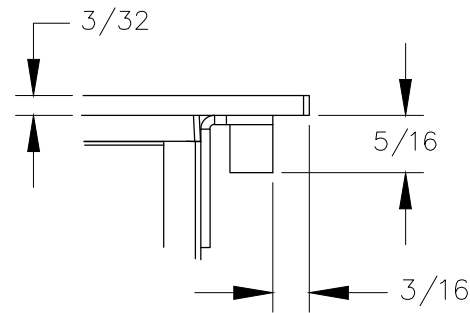

TOP VIEW

DETAIL A

NOTES:

1. Cord length 6 ft.
2. Recommended table thickness 3/4" MIN. to 1-1/2" MAX.
3. USB ports are for charging use ONLY.

FRONT VIEW

RIGHT VIEW