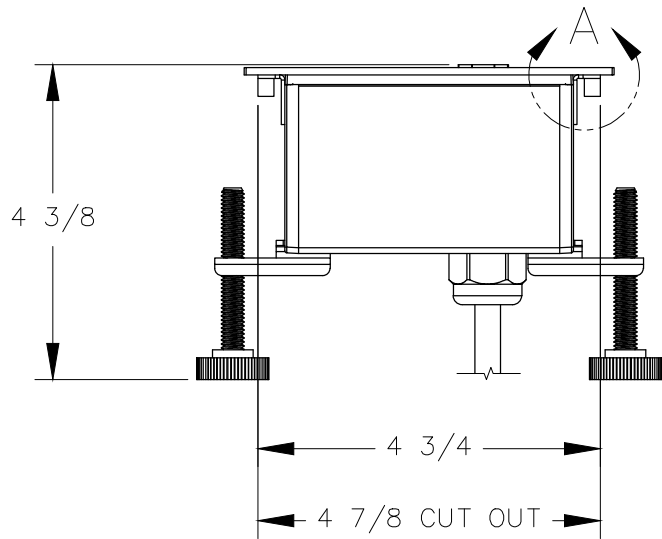

TOP VIEW

DETAIL A

NOTES:

1. Cord length 6 ft.
2. Recommended table thickness 3/4" MIN. to 1-1/2" MAX.
3. USB ports are for charging use ONLY.

FRONT VIEW

RIGHT VIEW