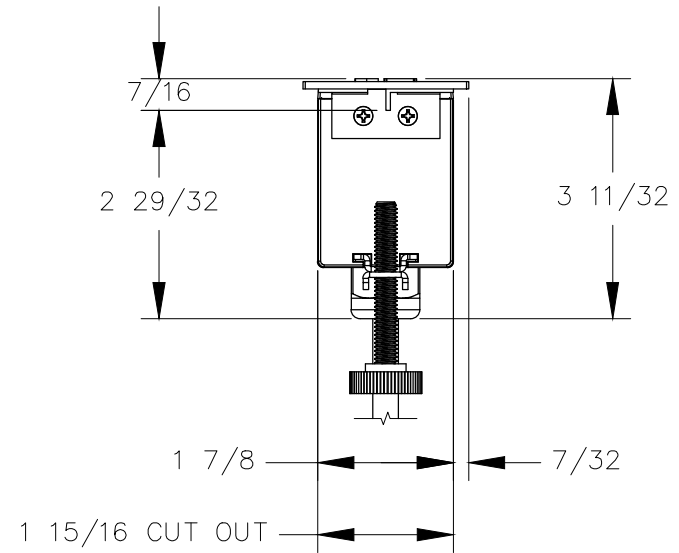

TOP VIEW

DETAIL A

NOTES:

1. Cord length 6 ft.
2. Recommended table thickness 3/4" MIN. to 1-1/2" MAX.
3. USB ports are for charging use ONLY.

FRONT VIEW

RIGHT VIEW