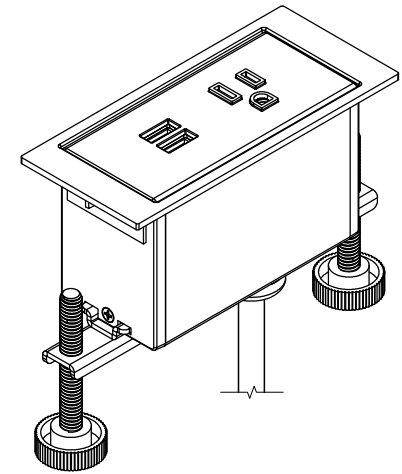

TOP VIEW

DETAIL A

NOTES:

1. Cord length 6 ft.
2. Recommended table thickness 3/4" MIN. to 1-1/2" MAX.
3. USB ports are for charging use ONLY.

FRONT VIEW

RIGHT VIEW