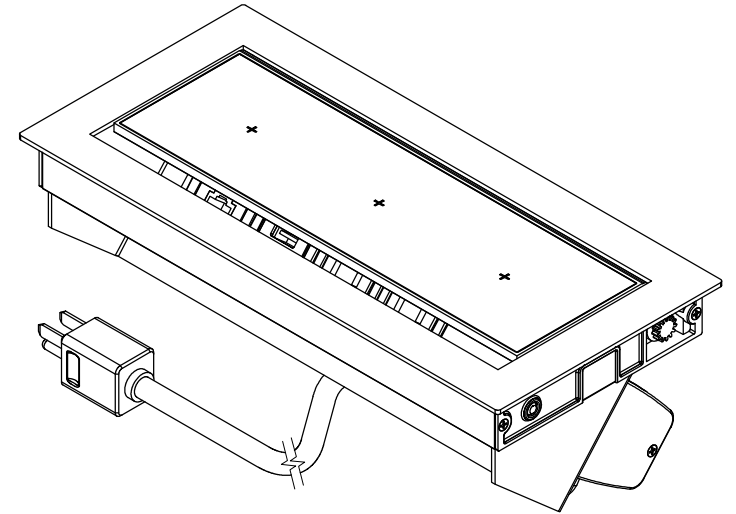

TOP VIEW

NOTE:

1. 6ft. cord length.
2. USB-A ports are for charging use only.
3. Mobile device must have a wireless charging receiver.
4. Wireless output is 5W MAX.
5. Table thickness is 3/8 MIN. to 1 1/2 MAX.

FRONT VIEW

RIGHT VIEW