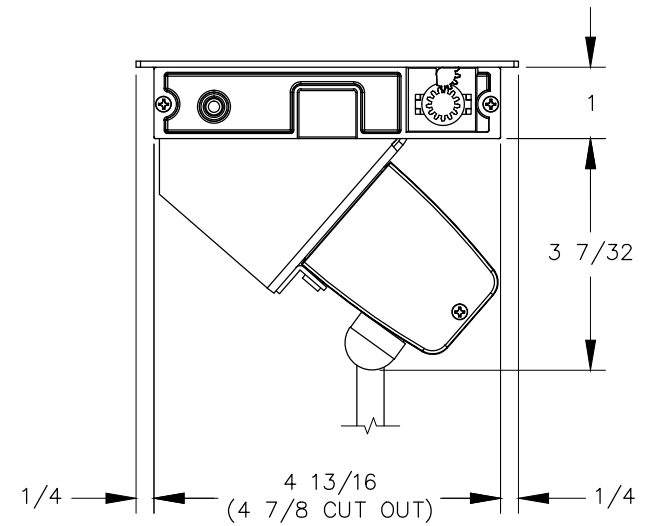

TOP VIEW

NOTE:

1. 6ft. cord length.
2. USB-A ports are for charging use only.
3. Mobile device must have a wireless charging receiver.
4. Wireless output is 5W MAX.
5. Table thickness is 3/8 MIN. to 1 1/2 MAX.

FRONT VIEW

RIGHT VIEW