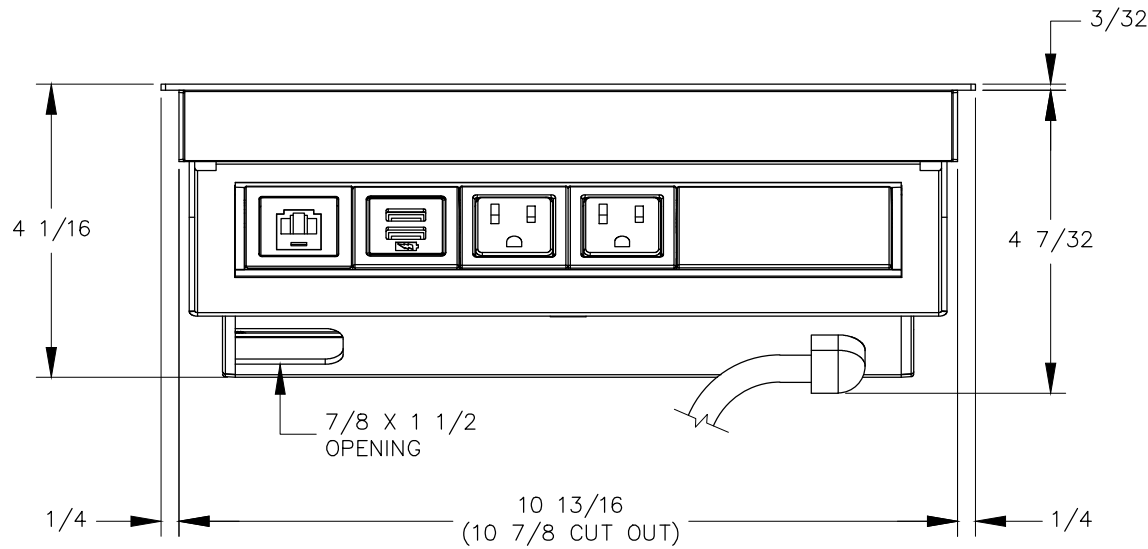

TOP VIEW

NOTE:

1. 6ft. cord length.
2. USB-A ports are for charging use only.
3. Mobile device must have a wireless charging receiver.
4. Wireless output is 5W MAX.
5. Table thickness is 3/8 MIN. to 1 1/2 MAX.

FRONT VIEW

RIGHT VIEW