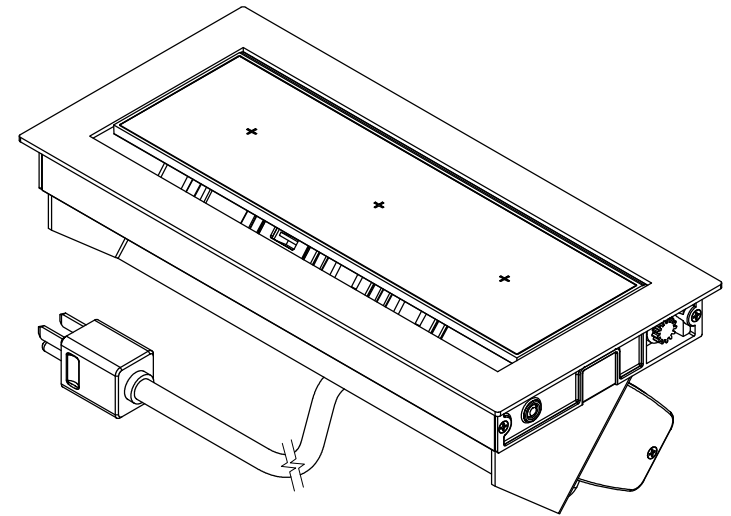

TOP VIEW

NOTE:

1. 6ft. cord length.
2. USB-A ports are for charging use only.
3. Mobile device must have a wireless charging receiver.
4. Wireless output is 5W MAX.
5. Table thickness is 3/8 MIN. to 1 1/2 MAX.

FRONT VIEW

RIGHT VIEW