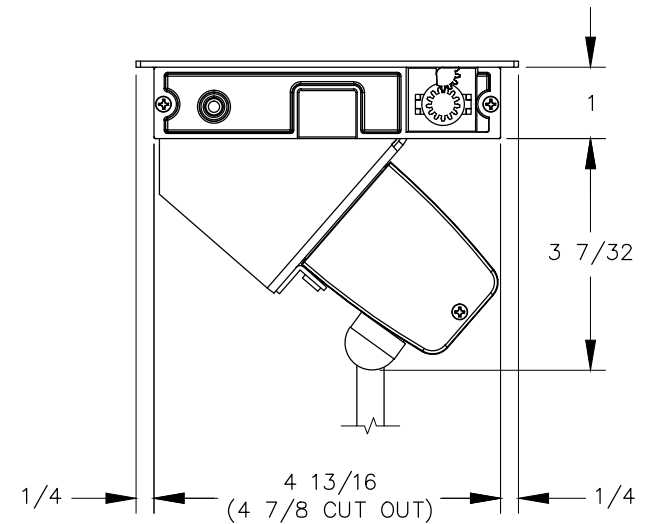

TOP VIEW

NOTE:

1. 6ft. cord length.
2. USB-A ports are for charging use only.
3. Mobile device must have a wireless charging receiver.
4. Wireless output is 5W MAX.
5. Table thickness is 3/8 MIN. to 1 1/2 MAX.

FRONT VIEW

RIGHT VIEW