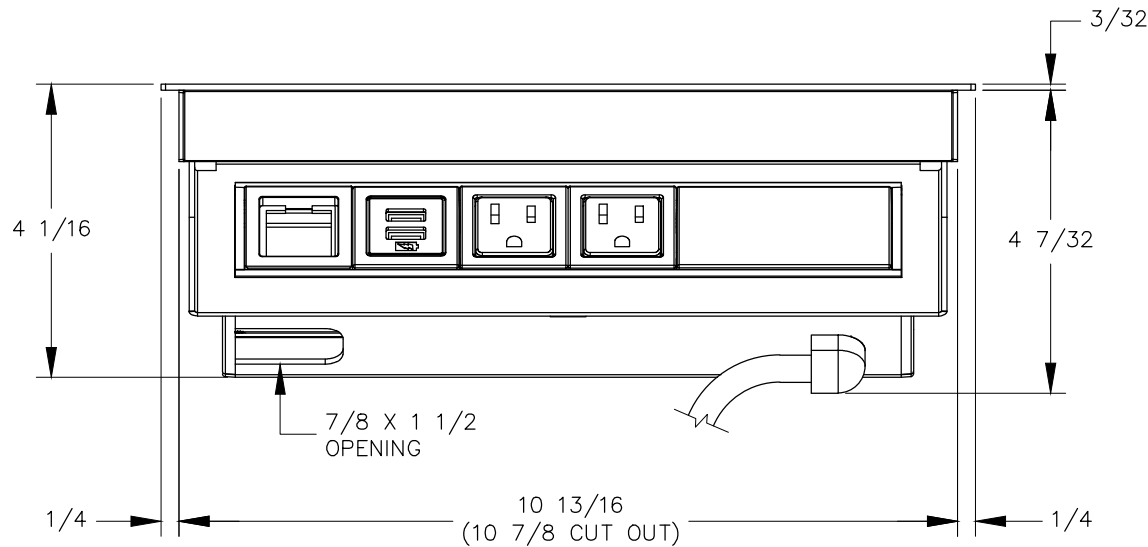

TOP VIEW

NOTE:

1. 6ft. cord length.
2. USB-A ports are for charging use only.
3. Mobile device must have a wireless charging receiver.
4. Wireless output is 5W MAX.
5. Table thickness is 3/8 MIN. to 1 1/2 MAX.

FRONT VIEW

RIGHT VIEW