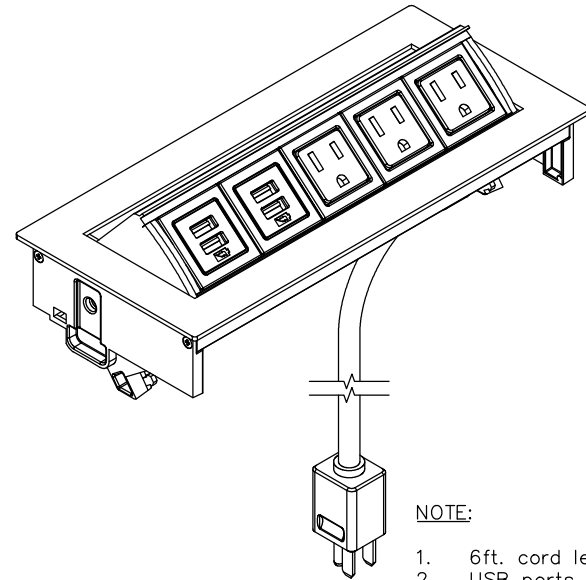

TOP VIEW

NOTE:

1. 6ft. cord length.
2. USB ports are for charging use ONLY.
3. Table thickness is 7/8 MIN. to 1 11/16 MAX.

FRONT VIEW

RIGHT VIEW