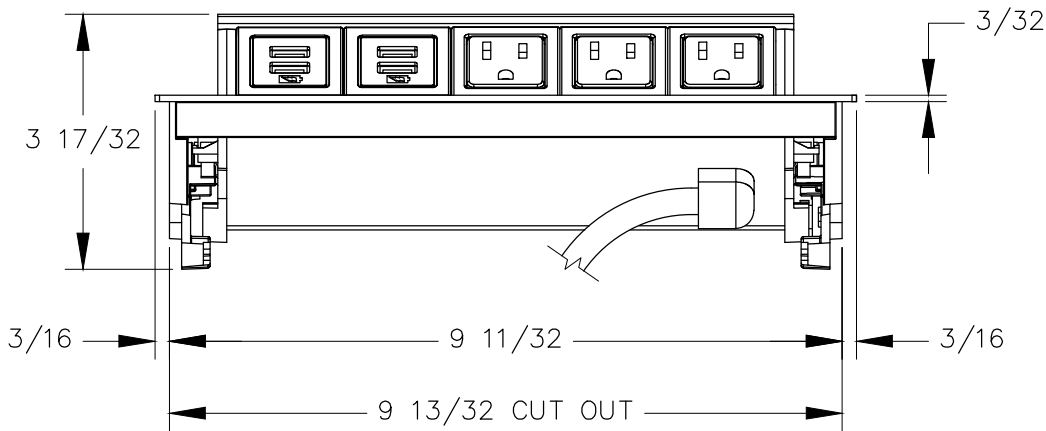

TOP VIEW

NOTE:

1. 6ft. cord length.
2. USB ports are for charging use ONLY.
3. Table thickness is 7/8 MIN. to 1 11/16 MAX.

FRONT VIEW

RIGHT VIEW