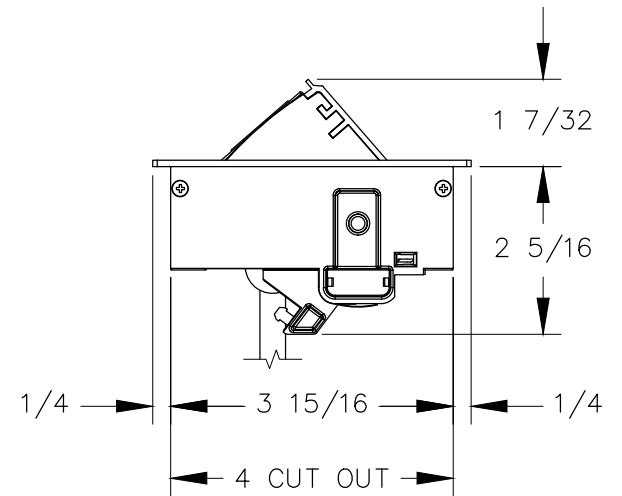

TOP VIEW

NOTE:

1. 6ft. cord length.
2. USB ports are for charging use ONLY.
3. Table thickness is 7/8 MIN. to 1 11/16 MAX.

FRONT VIEW

RIGHT VIEW