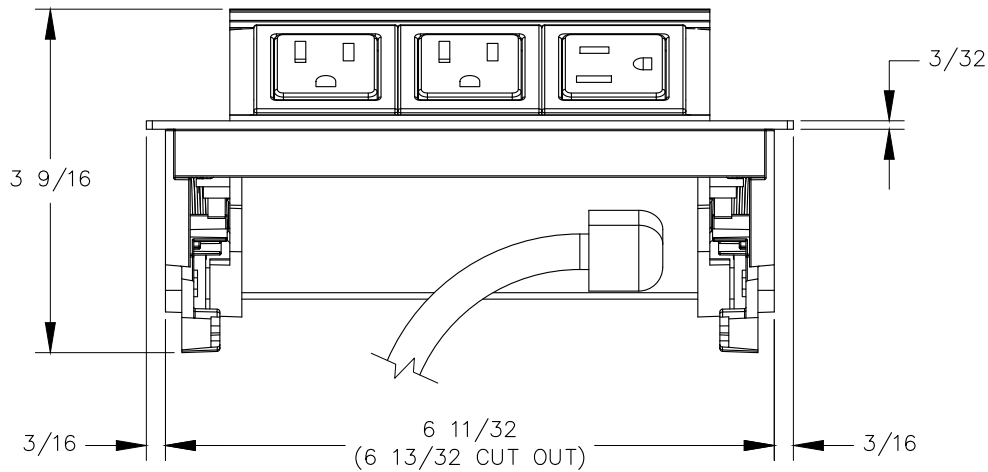

TOP VIEW

NOTE:

1. 6 ft. cord length.
2. Table thickness is 7/8 MIN. to 1 11/16 MAX.
3. Plug dimension is 1 11/32 X 1 1/32 X 7/8.

FRONT VIEW

SIDE VIEW