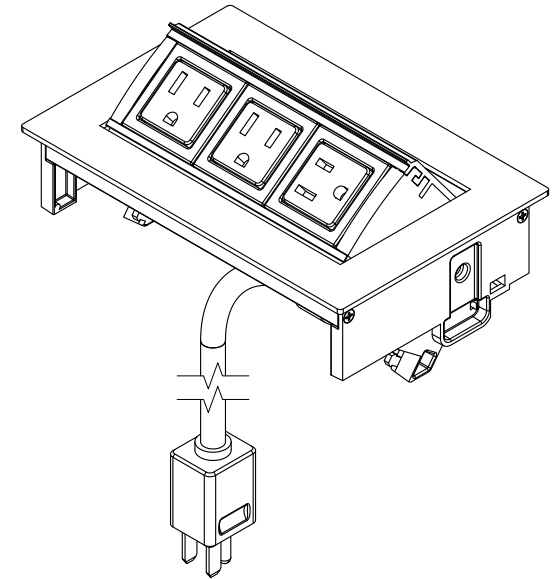

TOP VIEW

NOTE:

1. 6 ft. cord length.
2. Table thickness is 7/8 MIN. to 1 11/16 MAX.
3. Plug dimension is 1 11/32 X 1 1/32 X 7/8.

FRONT VIEW

SIDE VIEW