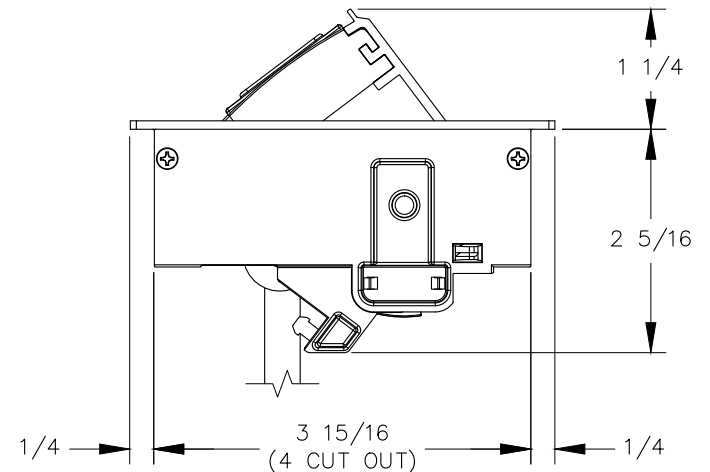

TOP VIEW

NOTE:

1. 6 ft. cord length.
2. Table thickness is 7/8 MIN. to 1 11/16 MAX.
3. Plug dimension is 1 11/32 X 1 1/32 X 7/8.

FRONT VIEW

SIDE VIEW