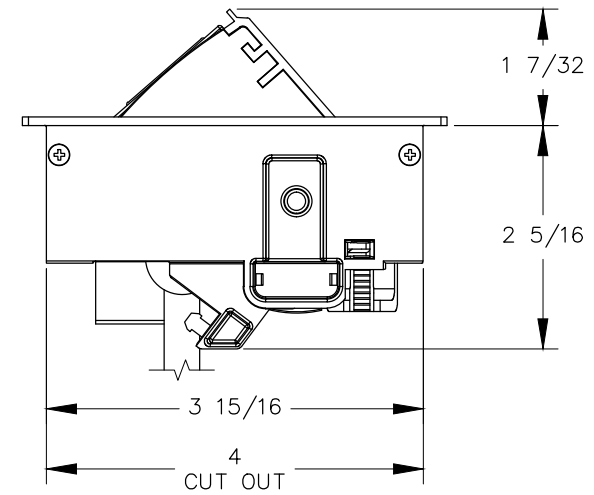

TOP VIEW

NOTE:

1. 6 ft. cord length.
2. USB ports are for charging use ONLY.
3. Table thickness is 7/8" MIN. to 1-11/16" MAX.

FRONT VIEW

RIGHT VIEW