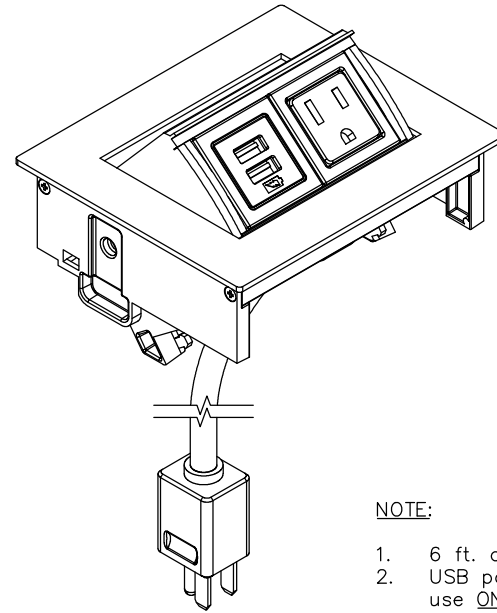

TOP VIEW

NOTE:

1. 6 ft. cord length.
2. USB ports are for charging use ONLY.
3. Table thickness is 7/8" MIN. to 1-11/16" MAX.

FRONT VIEW

RIGHT VIEW