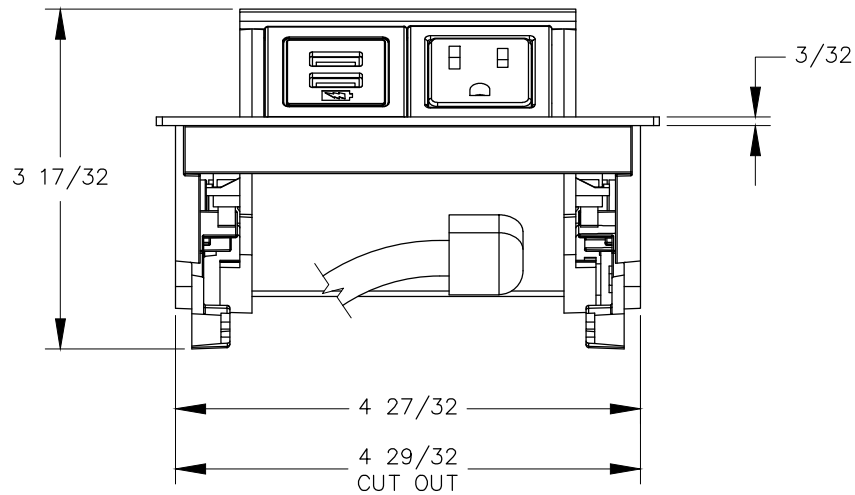

TOP VIEW

NOTE:

1. 6 ft. cord length.
2. USB ports are for charging use ONLY.
3. Table thickness is 7/8" MIN. to 1-11/16" MAX.

FRONT VIEW

RIGHT VIEW