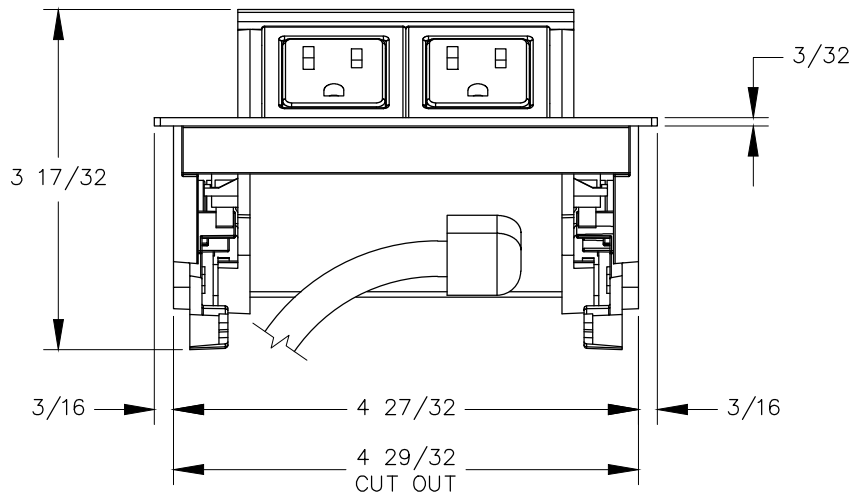

TOP VIEW

NOTE:

1. 6ft. cord length.
2. Table thickness is 7/8" MIN. to 1-11/16" MAX.

FRONT VIEW

RIGHT VIEW