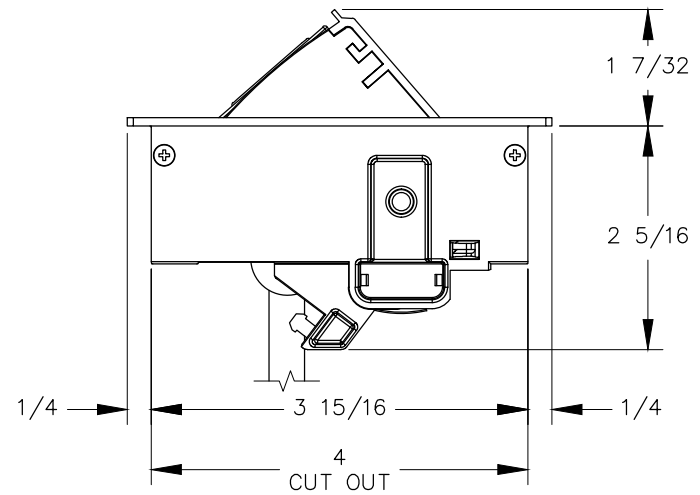

TOP VIEW

NOTE:

1. 6ft. cord length.
2. Table thickness is 7/8" MIN. to 1-11/16" MAX.

FRONT VIEW

RIGHT VIEW