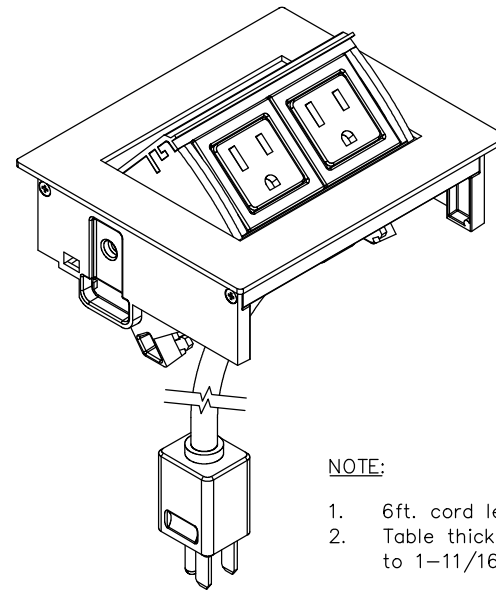

TOP VIEW

NOTE:

1. 6ft. cord length.
2. Table thickness is 7/8" MIN. to 1-11/16" MAX.

FRONT VIEW

RIGHT VIEW