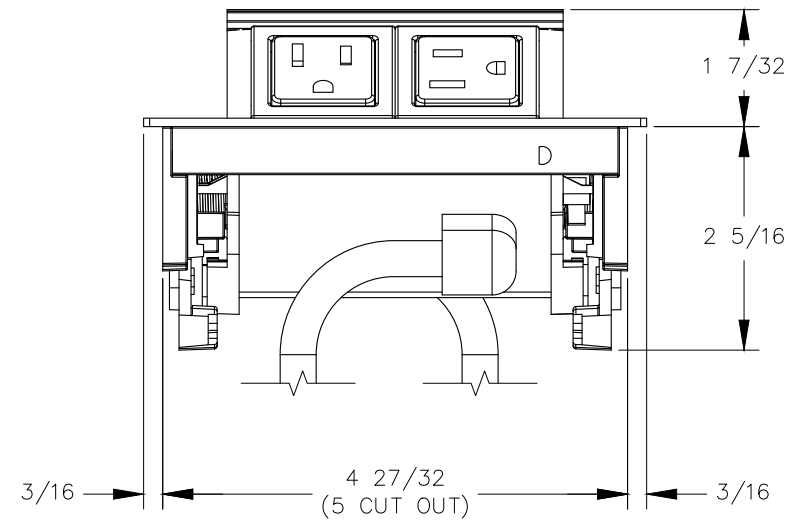

TOP VIEW

NOTE:

1. 2 X 6 ft. cord length.
2. Table thickness is 3/4 MIN. to 1 11/16 MAX.
3. Plug dimension is 1 11/32 X 1 1/32 X 7/8.

FRONT VIEW

RIGHT VIEW