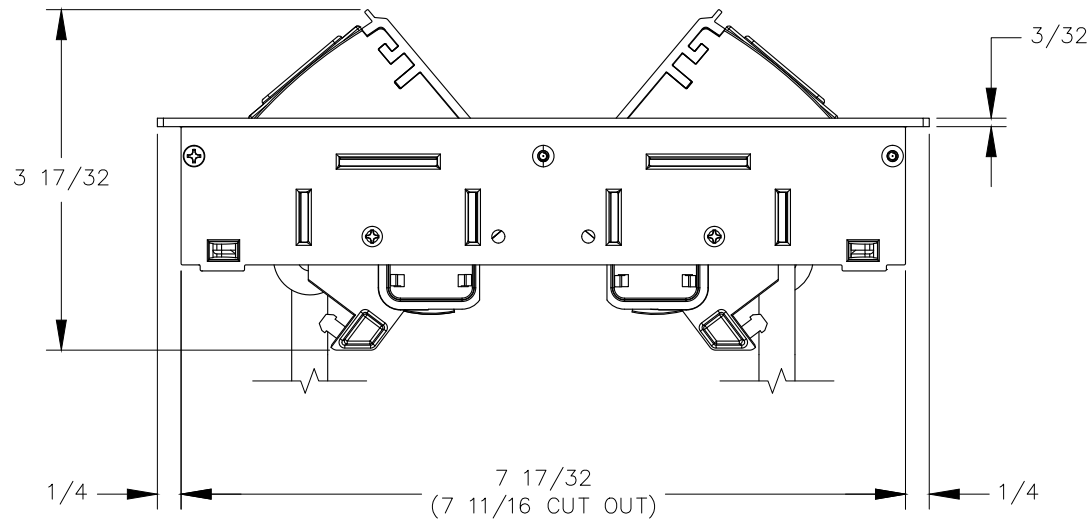

TOP VIEW

NOTE:

1. 2 X 6 ft. cord length.
2. Table thickness is 3/4 MIN. to 1 11/16 MAX.
3. Plug dimension is 1 11/32 X 1 1/32 X 7/8.

FRONT VIEW

RIGHT VIEW