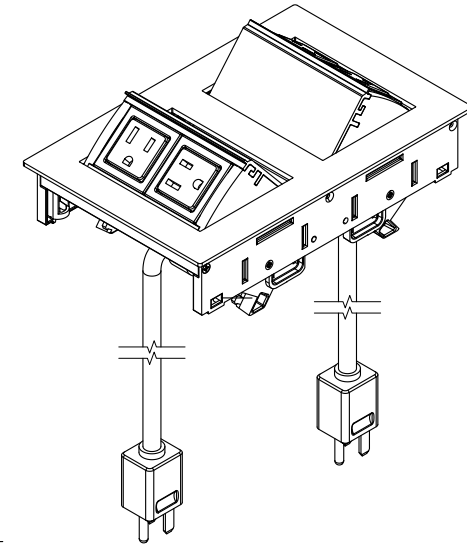

TOP VIEW

NOTE:

1. 2 X 6 ft. cord length.
2. Table thickness is 3/4 MIN. to 1 11/16 MAX.
3. Plug dimension is 1 11/32 X 1 1/32 X 7/8.

FRONT VIEW

RIGHT VIEW