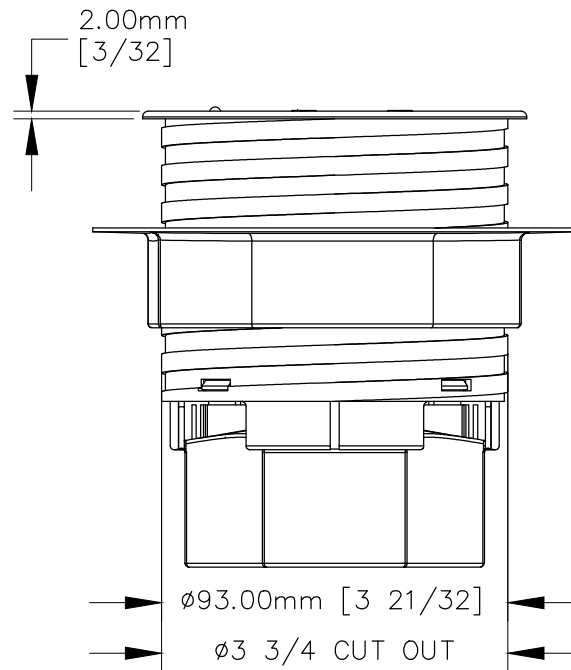

TOP VIEW

102.00mm  
[ø4]

FRONT VIEW

SIDE VIEW