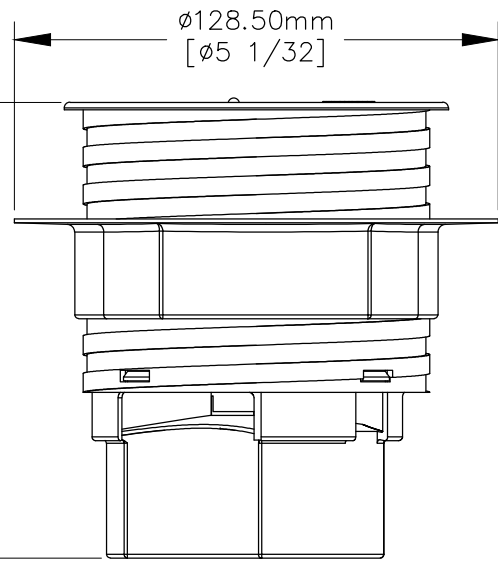

TOP VIEW

102.00mm  
[ø4]

FRONT VIEW

SIDE VIEW