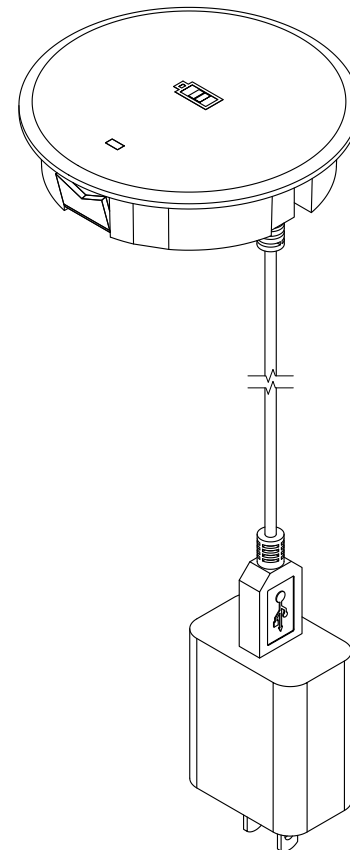

TOP VIEW

FRONT VIEW

NOTE:

1. USB cord length is 5 ft.
2. Wireless output is 15W MAX.
3. Table thickness is 12.50mm [$\frac{1}{2}$] MIN.
4. Mobile device must have a wireless charging receiver.
5. Power adapter dimension is $1 \frac{5}{8} \times 1 \frac{1}{16} \times 1 \frac{29}{32}$.