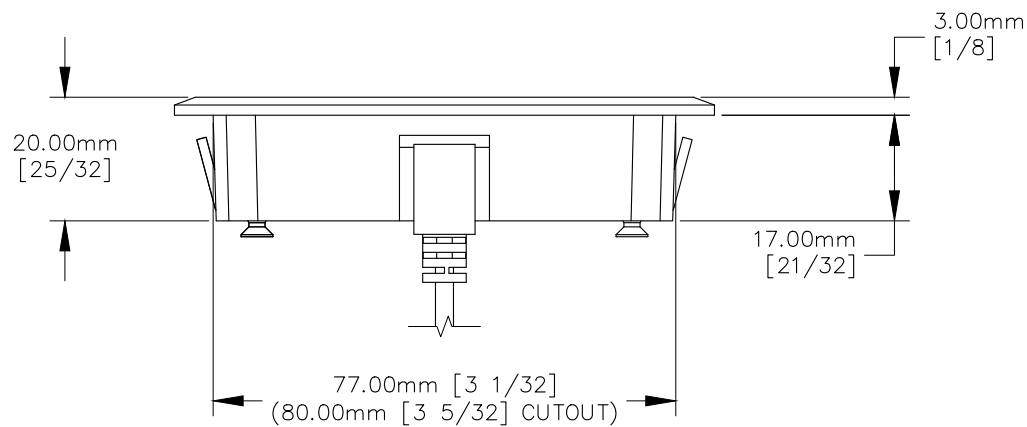

TOP VIEW

FRONT VIEW

NOTE:

1. USB cord length is 5 ft.
2. Wireless output is 15W MAX.
3. Table thickness is 12.50mm [$\frac{1}{2}$] MIN.
4. Mobile device must have a wireless charging receiver.
5. Power adapter dimension is $1 \frac{5}{8} \times 1 \frac{1}{16} \times 1 \frac{29}{32}$.