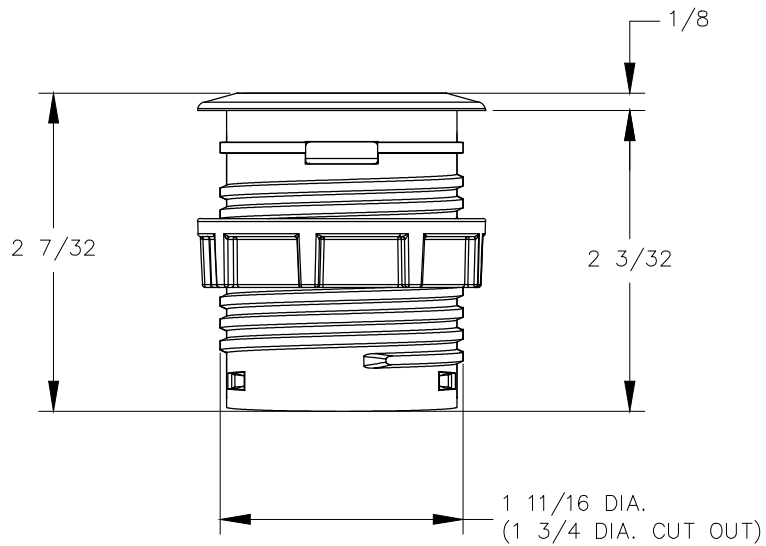

TOP VIEW

FRONT VIEW

NOTE:

1. 6 ft. cord.
2. Table thickness is 5/16 MIN. to 1 7/16 MAX.
3. AC adapter is 4-1/8" X 2-3/16" X 1-7/8".
4. USB ports are for charging use ONLY.

PART NAME: PCS75/U (METAL)		DRAWN BY: AN	LAST EDITED: FM	REQUESTED BY: MG	SHEET: 1 OF 1
SCALE: N.T.S.	TOLERANCE: ± 1 / 16 "	DATE: 2016.04.26	DATE: 2020.07.29	12:00 PM	APPROVED BY: -