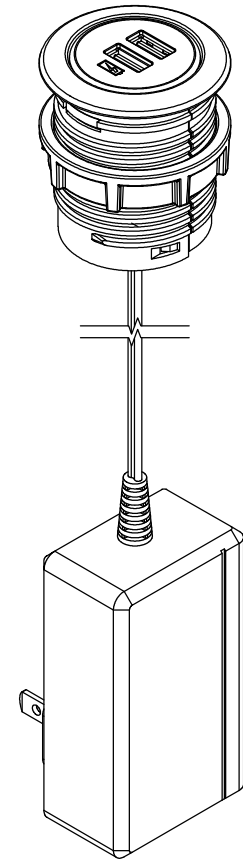

TOP VIEW

FRONT VIEW

NOTE:

1. 6 ft. cord.
2. Table thickness is 5/16 MIN. to 1 7/16 MAX.
3. AC adapter is 4-1/8" X 2-3/16" X 1-7/8".
4. USB ports are for charging use ONLY.

PART NAME: PCS75/U (METAL)		DRAWN BY: AN	LAST EDITED: FM	REQUESTED BY: MG	SHEET: 1 OF 1
SCALE: N.T.S.	TOLERANCE: ± 1 / 16 "	DATE: 2016.04.26	DATE: 2020.07.29	12:00 PM	APPROVED BY: -