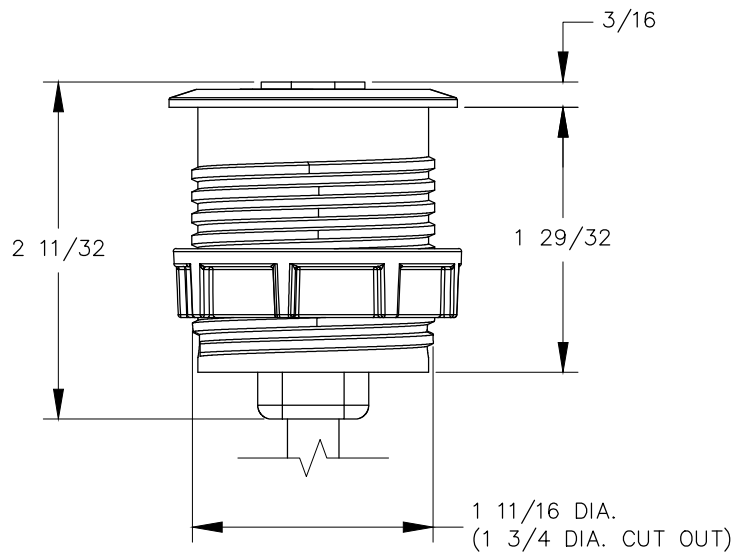

TOP VIEW

FRONT VIEW

NOTE:

1. Cord length is 6 ft.
2. Table thickness is 5/16 MIN. to 1 7/16 MAX.