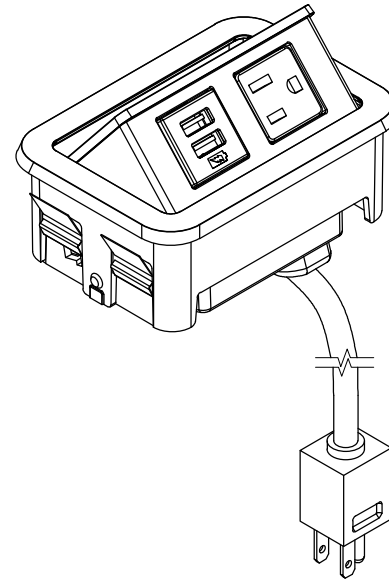

TOP VIEW

NOTES:

1. Cord length 6 ft.
2. USB ports are for charging use ONLY.
3. Minimum Table Thickness is 1/2" thick.

FRONT VIEW

RIGHT VIEW