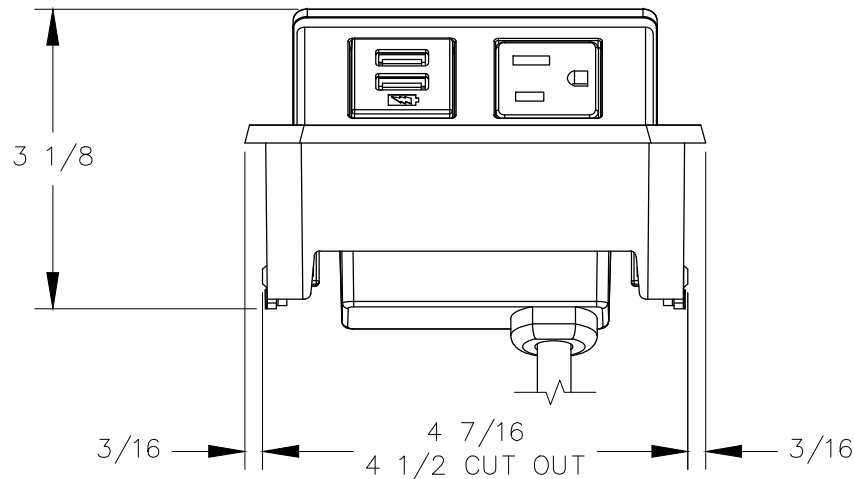

TOP VIEW

NOTES:

1. Cord length 6 ft.
2. USB ports are for charging use ONLY.
3. Minimum Table Thickness is 1/2" thick.

FRONT VIEW

RIGHT VIEW