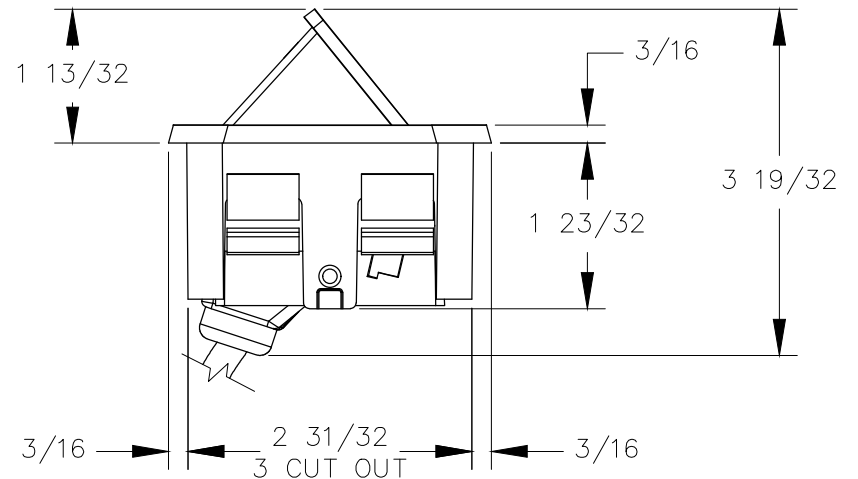

TOP VIEW

NOTES:

1. Cord length 6 ft.
2. USB ports are for charging use ONLY.
3. Minimum Table Thickness is 1/2" thick.

FRONT VIEW

RIGHT VIEW