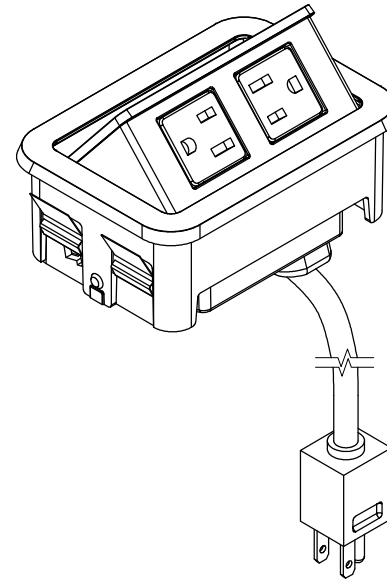

TOP VIEW

NOTES:

1. Cord length 6 ft.
2. Minimum Table Thickness is 1/2" thick.

FRONT VIEW

RIGHT VIEW