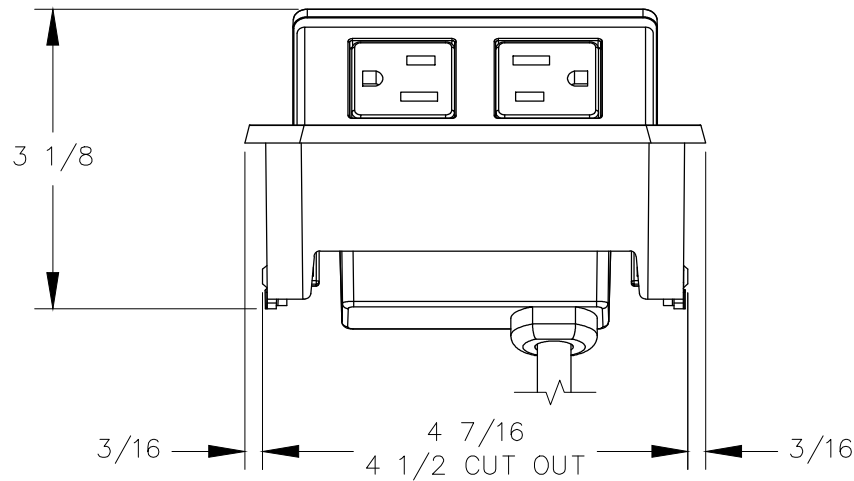

TOP VIEW

NOTES:

1. Cord length 6 ft.
2. Minimum Table Thickness is 1/2" thick.

FRONT VIEW

RIGHT VIEW