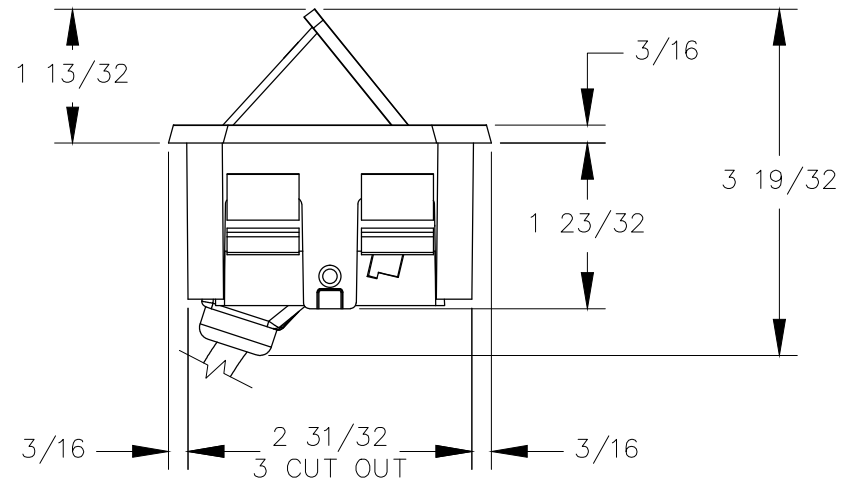

TOP VIEW

NOTES:

1. Cord length 6 ft.
2. Minimum Table Thickness is 1/2" thick.

FRONT VIEW

RIGHT VIEW