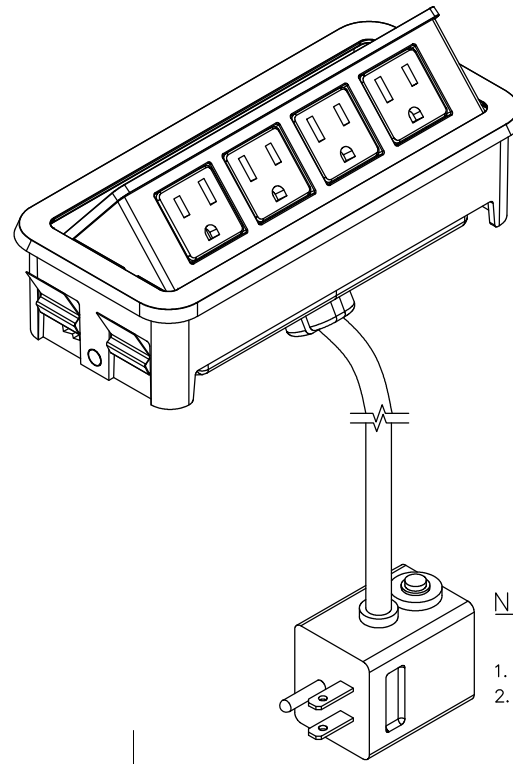

TOP VIEW

NOTES:

1. Cord length 6 ft.
2. Minimum table thickness 1/2".

FRONT VIEW

RIGHT VIEW