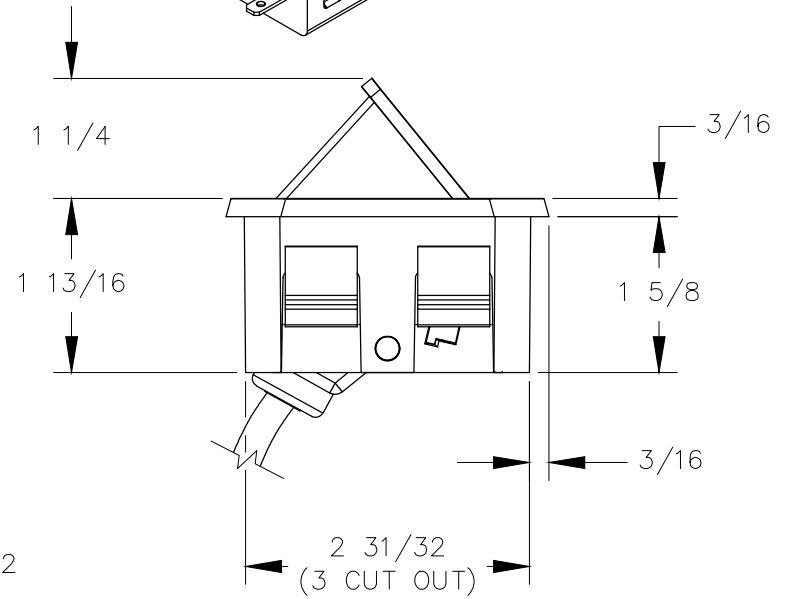

TOP VIEW

NOTES:

1. Cord length 6 ft.
2. Minimum table thickness 1/2".

FRONT VIEW

RIGHT VIEW