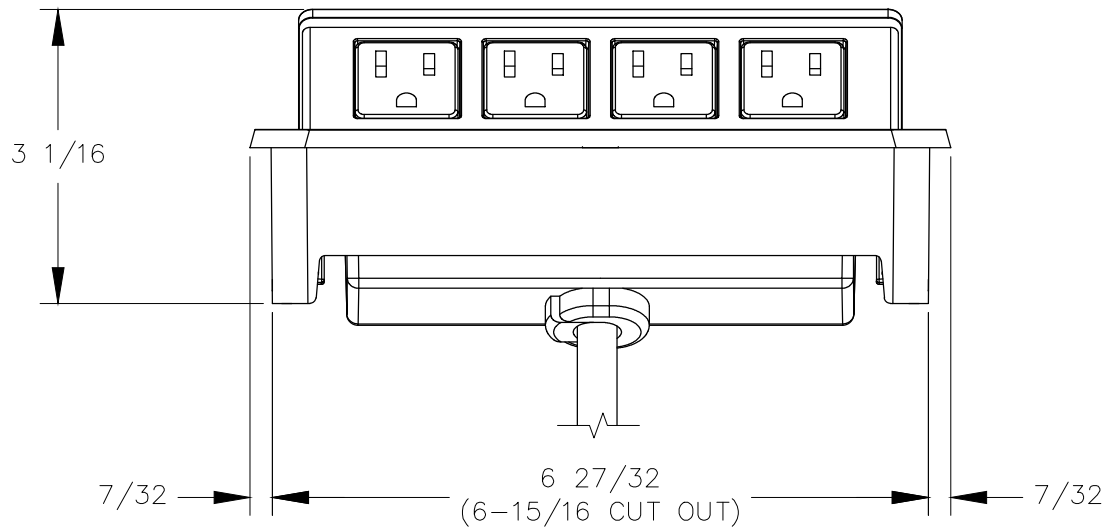

TOP VIEW

NOTES:

1. Cord length 6 ft.
2. Minimum table thickness 1/2".

FRONT VIEW

RIGHT VIEW