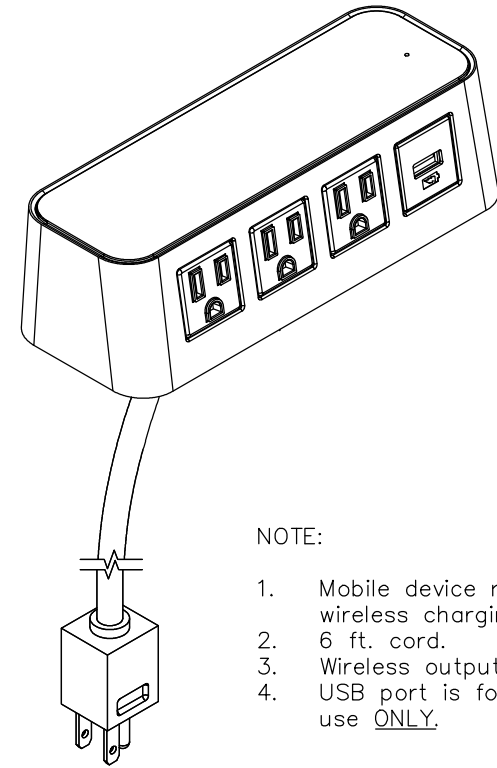

TOP VIEW

NOTE:

1. Mobile device must have a wireless charging receiver.
2. 6 ft. cord.
3. Wireless output is 5W Max.
4. USB port is for charging use ONLY.

FRONT VIEW

RIGHT VIEW