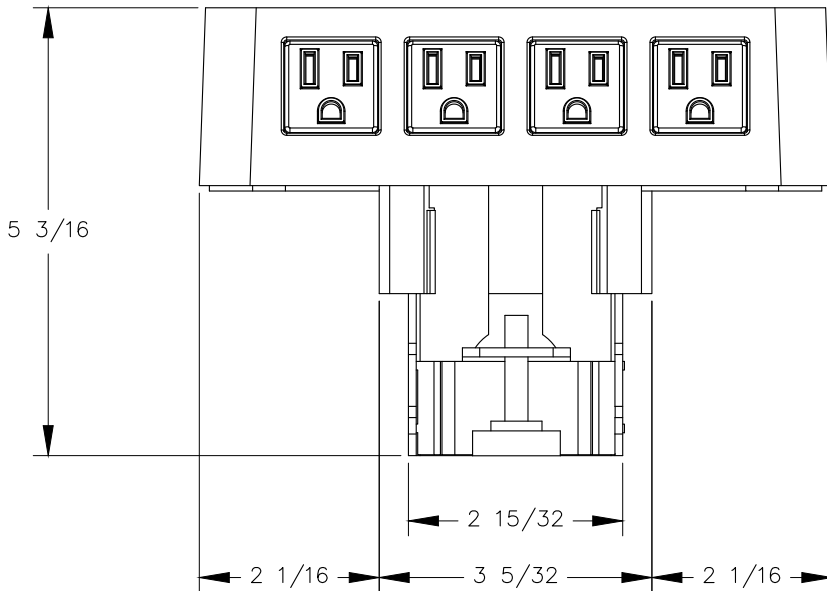

TOP VIEW

FRONT VIEW

NOTE:

1. 6 ft. cord length.
2. Table thickness is 1/2 MIN. to 1 3/4 MAX. for top bracket orientation.
3. Table thickness is 1 1/4 MIN. to 2 3/4 MAX. for bottom bracket orientation.
4. Circuit breaker plug is 1 15/32 X 1 21/32 X 2 1/16.

RIGHT VIEW