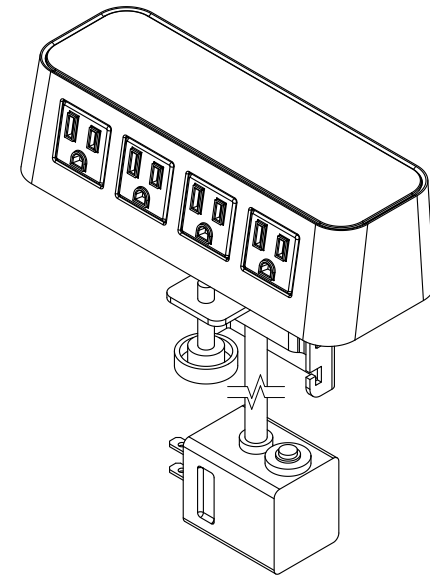

TOP VIEW

FRONT VIEW

NOTE:

1. 6 ft. cord length.
2. Table thickness is 1/2 MIN. to 1 3/4 MAX. for top bracket orientation.
3. Table thickness is 1 1/4 MIN. to 2 3/4 MAX. for bottom bracket orientation.
4. Circuit breaker plug is 1 15/32 X 1 21/32 X 2 1/16.

RIGHT VIEW