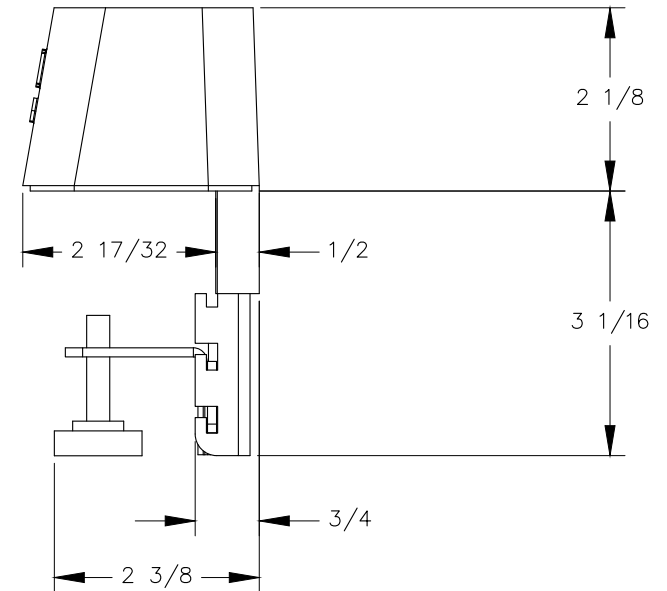

TOP VIEW

FRONT VIEW

NOTE:

1. 6 ft. cord length.
2. Table thickness is 1/2 MIN. to 1 3/4 MAX. for top bracket orientation.
3. Table thickness is 1 1/4 MIN. to 2 3/4 MAX. for bottom bracket orientation.
4. Circuit breaker plug is 1 15/32 X 1 21/32 X 2 1/16.

RIGHT VIEW