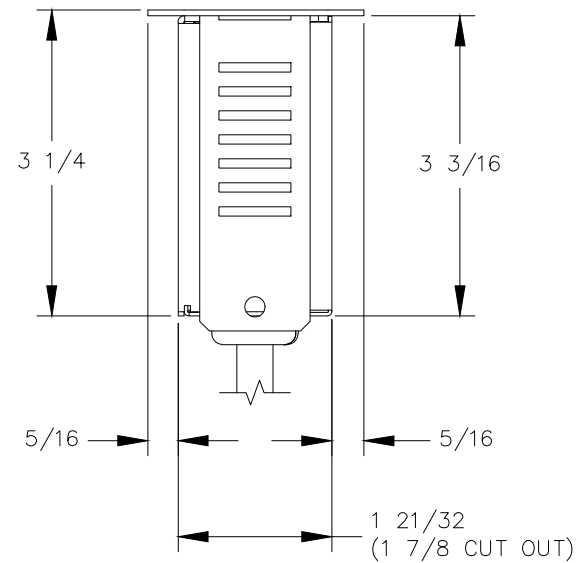

TOP VIEW

NOTE:

1. USB ports are for charging use only.
2. Cord length is 9 ft.
3. Table thickness is 1/2 MIN. to 2 MAX.

FRONT VIEW

SIDE VIEW