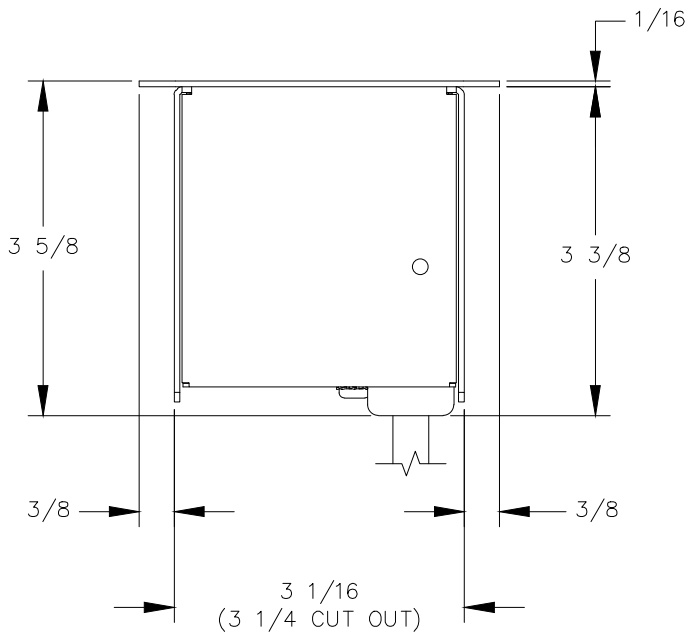

TOP VIEW

NOTE:

1. USB ports are for charging use only.
2. Cord length is 9 ft.
3. Table thickness is 1/2 MIN. to 2 MAX.

FRONT VIEW

SIDE VIEW