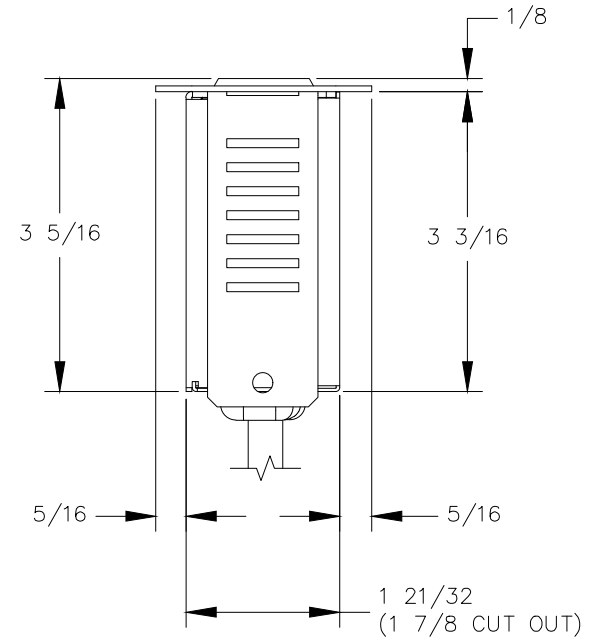

TOP VIEW

NOTE:

1. USB ports are for charging use only.
2. Cord length is 9 ft.
3. Table thickness is 1/2 MIN. to 2 MAX.

FRONT VIEW

SIDE VIEW