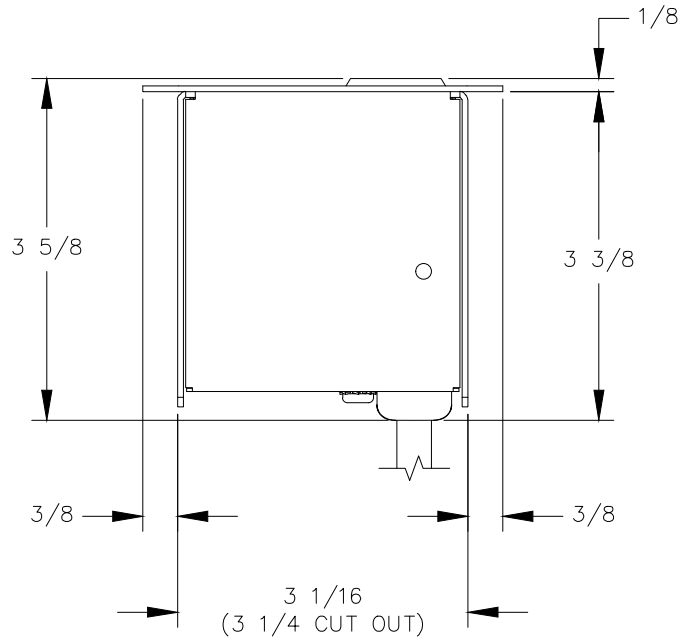

TOP VIEW

NOTE:

1. USB ports are for charging use only.
2. Cord length is 9 ft.
3. Table thickness is 1/2 MIN. to 2 MAX.

FRONT VIEW

SIDE VIEW