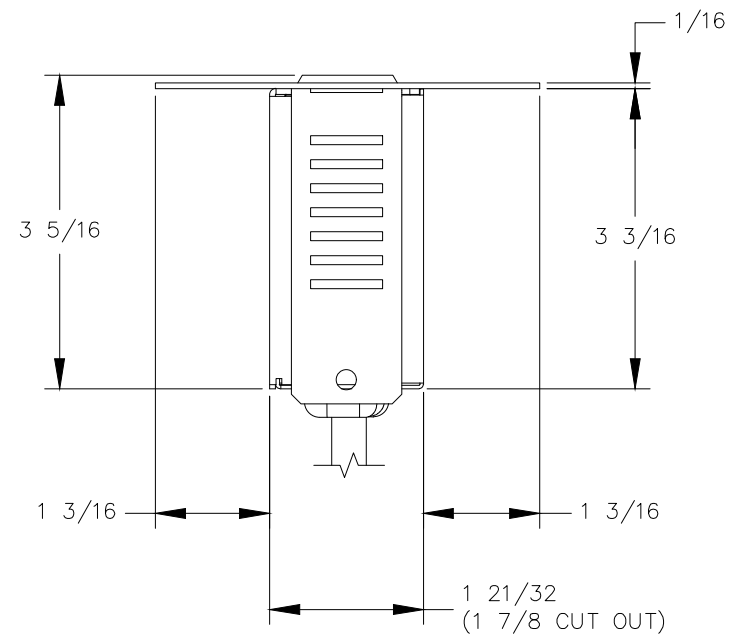

TOP VIEW

NOTE:

1. USB ports are for charging use only.
2. Cord length is 9 ft.
3. Table thickness is 1/2 MIN. to 2 MAX.

FRONT VIEW

SIDE VIEW