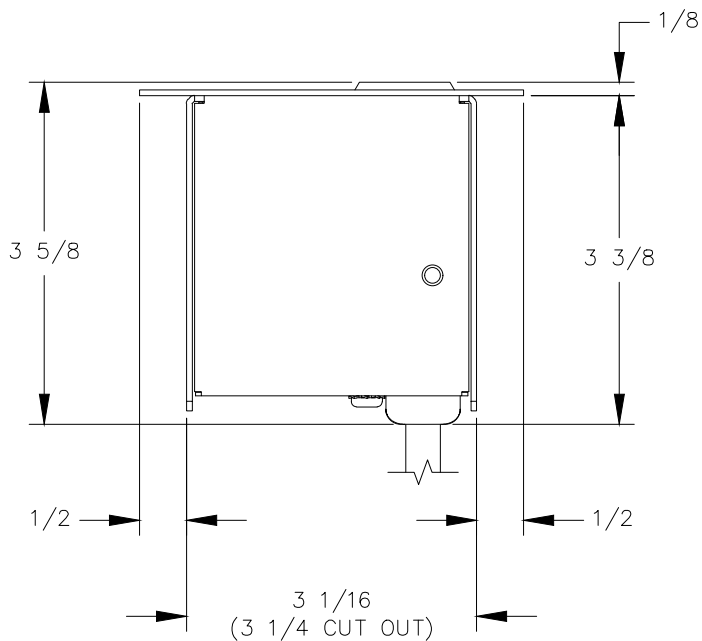

TOP VIEW

NOTE:

1. USB ports are for charging use only.
2. Cord length is 9 ft.
3. Table thickness is 1/2 MIN. to 2 MAX.

FRONT VIEW

SIDE VIEW