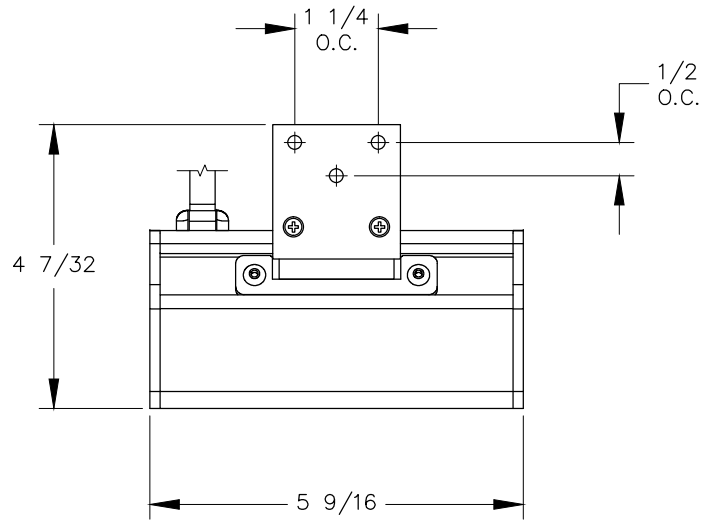

TOP VIEW

FRONT VIEW

NOTE:

1. Cord length is 6 ft.
2. USB-A and USB-C ports are for charging use ONLY.
3. Table thickness is 3/4" Min. to 1-1/2" Max.

SIDE VIEW

TOP VIEW

NOTE:

1. Cord length is 6 ft.
2. USB-A and USB-C ports are for charging use ONLY.
3. Table thickness is 3/4" Min.

FRONT VIEW

SIDE VIEW