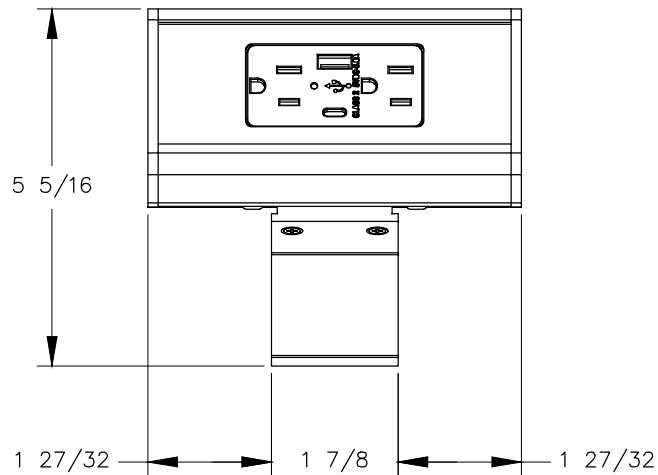

TOP VIEW

FRONT VIEW

NOTE:

1. Cord length is 6 ft.
2. USB-A and USB-C ports are for charging use ONLY.
3. Table thickness is 3/4" Min. to 1-1/2" Max.

SIDE VIEW

TOP VIEW

NOTE:

1. Cord length is 6 ft.
2. USB-A and USB-C ports are for charging use ONLY.
3. Table thickness is 3/4" Min.

FRONT VIEW

SIDE VIEW