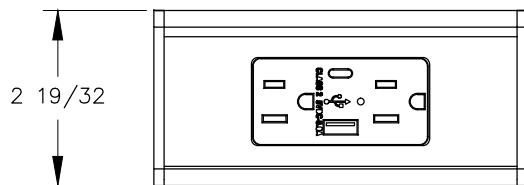

TOP VIEW

FRONT VIEW

NOTE:

1. Cord length is 6 ft.
2. USB-A and USB-C ports are for charging use ONLY.
3. Table thickness is 3/4" Min. to 1-1/2" Max.

SIDE VIEW

TOP VIEW

NOTE:

1. Cord length is 6 ft.
2. USB-A and USB-C ports are for charging use ONLY.
3. Table thickness is 3/4" Min.

FRONT VIEW

SIDE VIEW