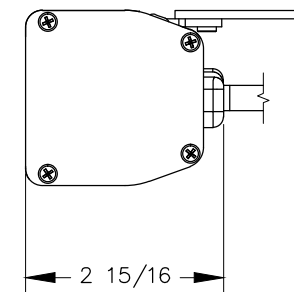

TOP VIEW

FRONT VIEW

NOTE:

1. Cord length is 6 ft.
2. USB-A and USB-C ports are for charging use ONLY.
3. Table thickness is 3/4" Min. to 1-1/2" Max.

SIDE VIEW

TOP VIEW

NOTE:

1. Cord length is 6 ft.
2. USB-A and USB-C ports are for charging use ONLY.
3. Table thickness is 3/4" Min.

FRONT VIEW

SIDE VIEW