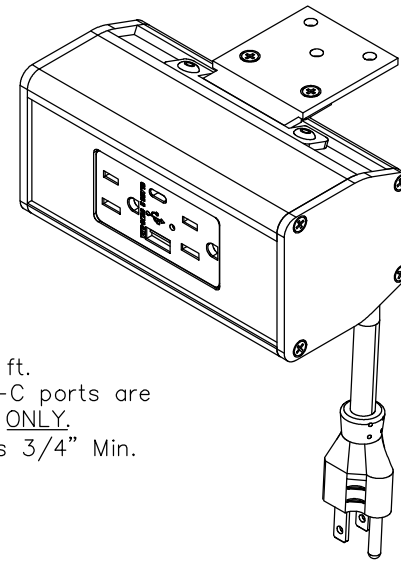

TOP VIEW

FRONT VIEW

NOTE:

1. Cord length is 6 ft.
2. USB-A and USB-C ports are for charging use ONLY.
3. Table thickness is 3/4" Min. to 1-1/2" Max.

SIDE VIEW

TOP VIEW

NOTE:

1. Cord length is 6 ft.
2. USB-A and USB-C ports are for charging use ONLY.
3. Table thickness is 3/4" Min.

FRONT VIEW

SIDE VIEW