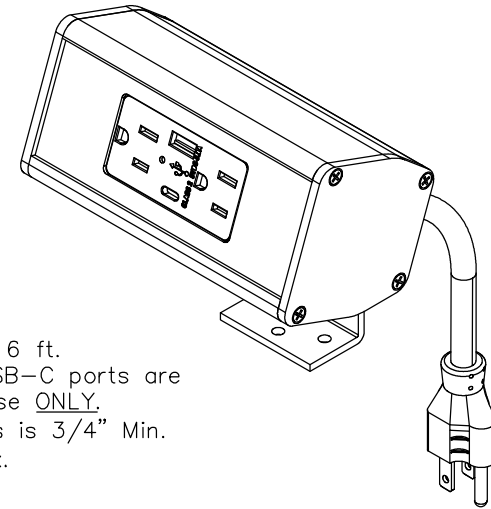

TOP VIEW

FRONT VIEW

NOTE:

1. Cord length is 6 ft.
2. USB-A and USB-C ports are for charging use ONLY.
3. Table thickness is 3/4" Min. to 1-1/2" Max.

SIDE VIEW

TOP VIEW

NOTE:

1. Cord length is 6 ft.
2. USB-A and USB-C ports are for charging use ONLY.
3. Table thickness is 3/4" Min.