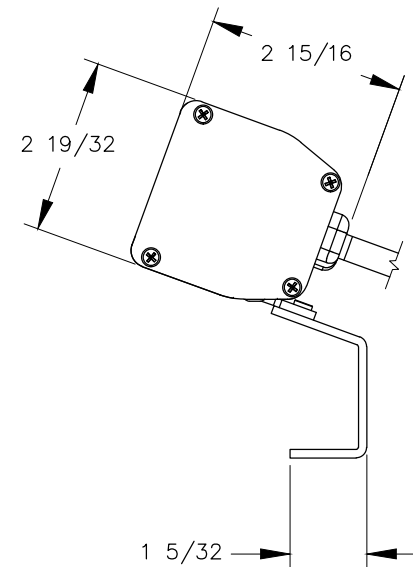

TOP VIEW

FRONT VIEW

NOTE:

1. Cord length is 6 ft.
2. USB-A and USB-C ports are for charging use ONLY.
3. Table thickness is 3/4" Min. to 1-1/2" Max.

SIDE VIEW

TOP VIEW

NOTE:

1. Cord length is 6 ft.
2. USB-A and USB-C ports are for charging use ONLY.
3. Table thickness is 3/4" Min.

FRONT VIEW

SIDE VIEW