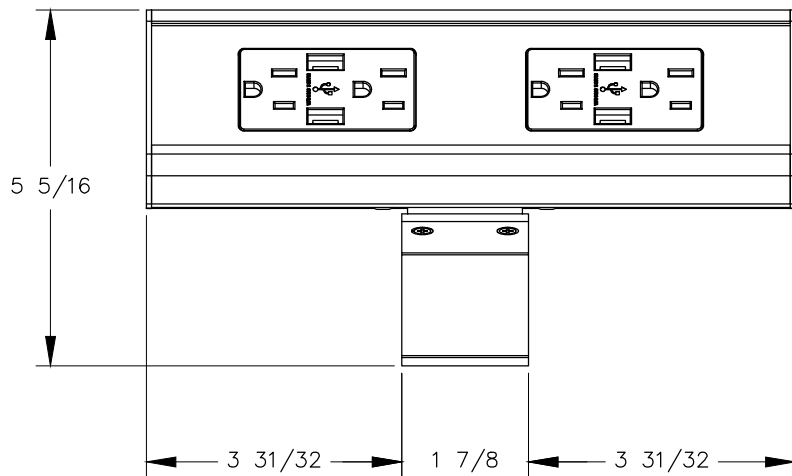

TOP VIEW

FRONT VIEW

NOTE:

1. Cord length is 6 ft.
2. USB ports are for charging use ONLY.
3. Table thickness is 3/4" Min. to 1-1/2" Max.

SIDE VIEW

TOP VIEW

NOTE:

1. Cord length is 6 ft.
2. USB ports are for charging use ONLY.
3. Table thickness is 3/4" Min.

FRONT VIEW

SIDE VIEW