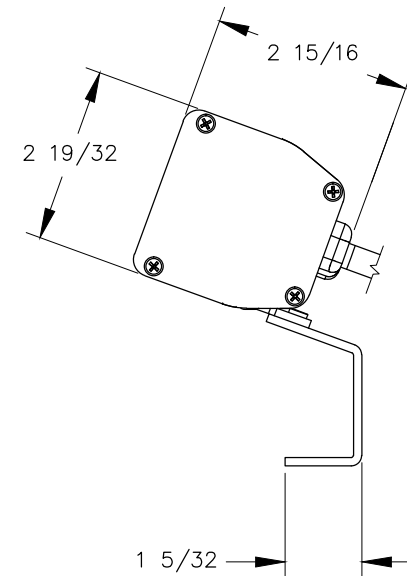

TOP VIEW

FRONT VIEW

NOTE:

1. Cord length is 6 ft.
2. USB ports are for charging use ONLY.
3. Table thickness is 3/4" Min. to 1-1/2" Max.

SIDE VIEW

TOP VIEW

NOTE:

1. Cord length is 6 ft.
2. USB ports are for charging use ONLY.
3. Table thickness is 3/4" Min.

FRONT VIEW

SIDE VIEW