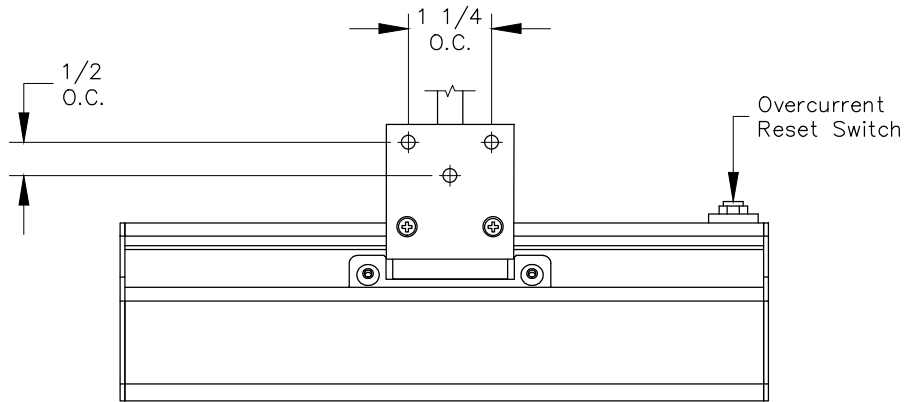

TOP VIEW

FRONT VIEW

NOTE:

1. Cord length is 6 ft.
2. USB ports are for charging use ONLY.
3. Table thickness is 3/4" Min. to 1-1/2" Max.

SIDE VIEW

TOP VIEW

NOTE:

1. Cord length is 6 ft.
2. USB ports are for charging use ONLY.
3. Table thickness is 3/4" Min.

FRONT VIEW

SIDE VIEW