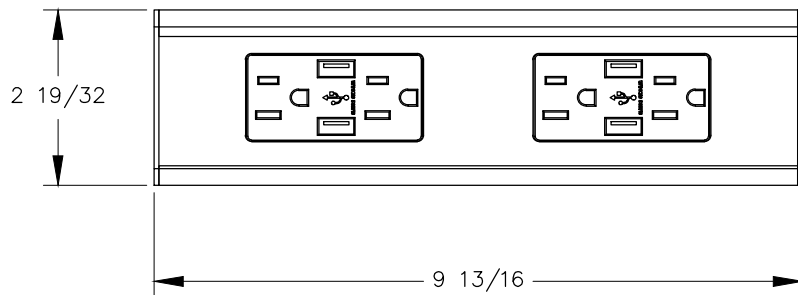

TOP VIEW

FRONT VIEW

NOTE:

1. Cord length is 6 ft.
2. USB ports are for charging use ONLY.
3. Table thickness is 3/4" Min. to 1-1/2" Max.

SIDE VIEW

TOP VIEW

NOTE:

1. Cord length is 6 ft.
2. USB ports are for charging use ONLY.
3. Table thickness is 3/4" Min.

FRONT VIEW

SIDE VIEW