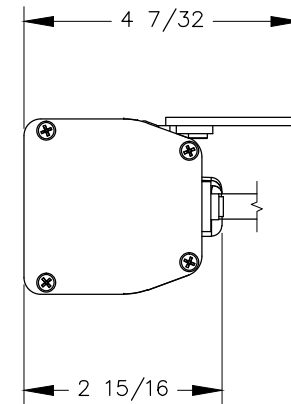

TOP VIEW

FRONT VIEW

NOTE:

1. Cord length is 6 ft.
2. USB ports are for charging use ONLY.
3. Table thickness is 3/4" Min. to 1-1/2" Max.

SIDE VIEW

TOP VIEW

NOTE:

1. Cord length is 6 ft.
2. USB ports are for charging use ONLY.
3. Table thickness is 3/4" Min.

FRONT VIEW

SIDE VIEW