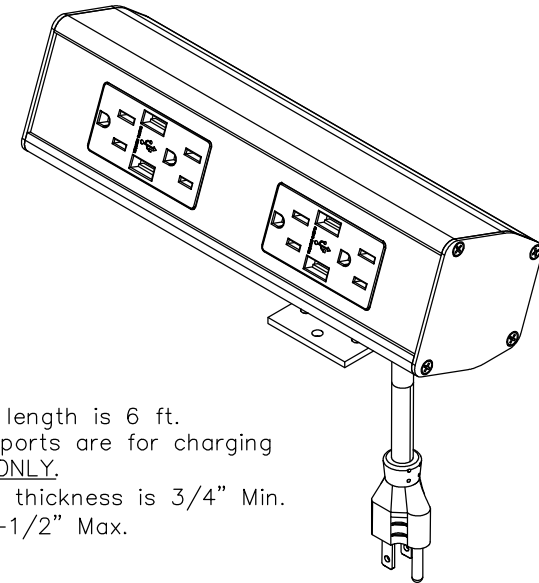

TOP VIEW

FRONT VIEW

NOTE:

1. Cord length is 6 ft.
2. USB ports are for charging use ONLY.
3. Table thickness is 3/4" Min. to 1-1/2" Max.

SIDE VIEW

TOP VIEW

NOTE:

1. Cord length is 6 ft.
2. USB ports are for charging use ONLY.
3. Table thickness is 3/4" Min.