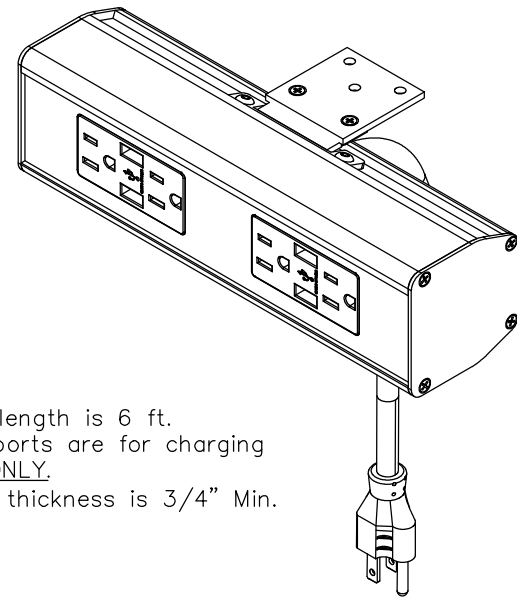

TOP VIEW

FRONT VIEW

NOTE:

1. Cord length is 6 ft.
2. USB ports are for charging use ONLY.
3. Table thickness is 3/4" Min. to 1-1/2" Max.

SIDE VIEW

TOP VIEW

NOTE:

1. Cord length is 6 ft.
2. USB ports are for charging use ONLY.
3. Table thickness is 3/4" Min.