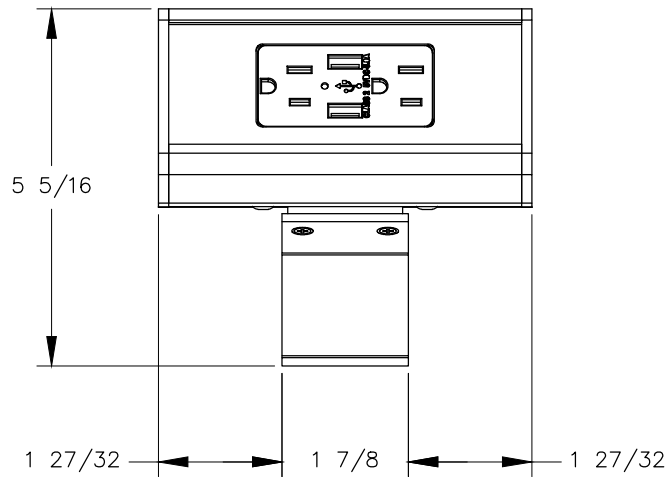

TOP VIEW

FRONT VIEW

NOTE:

1. Cord length is 6 ft.
2. USB ports are for charging use ONLY.
3. Table thickness is 3/4" Min. to 1-1/2" Max.

SIDE VIEW

TOP VIEW

NOTE:

1. Cord length is 6 ft.
2. USB ports are for charging use ONLY.
3. Table thickness is 3/4" Min.

FRONT VIEW

SIDE VIEW