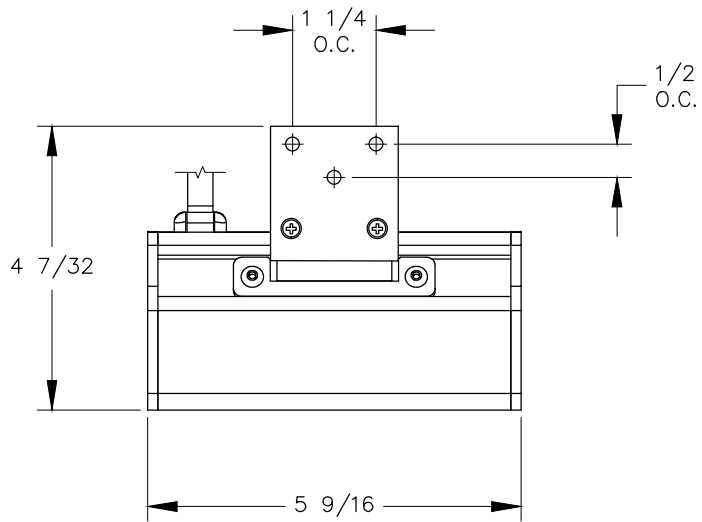

TOP VIEW

FRONT VIEW

NOTE:

1. Cord length is 6 ft.
2. USB ports are for charging use ONLY.
3. Table thickness is 3/4" Min. to 1-1/2" Max.

SIDE VIEW

TOP VIEW

NOTE:

1. Cord length is 6 ft.
2. USB ports are for charging use ONLY.
3. Table thickness is 3/4" Min.

FRONT VIEW

SIDE VIEW