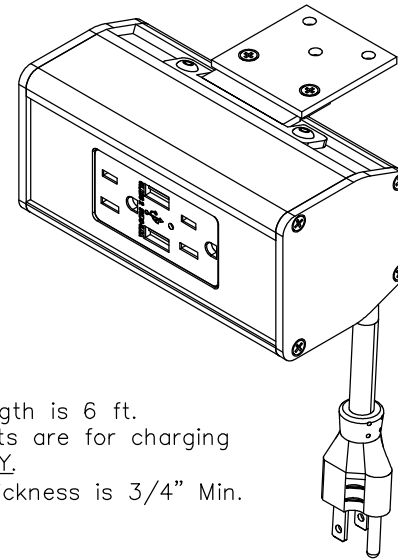

TOP VIEW

FRONT VIEW

NOTE:

1. Cord length is 6 ft.
2. USB ports are for charging use ONLY.
3. Table thickness is 3/4" Min. to 1-1/2" Max.

SIDE VIEW

TOP VIEW

NOTE:

1. Cord length is 6 ft.
2. USB ports are for charging use ONLY.
3. Table thickness is 3/4" Min.

FRONT VIEW

SIDE VIEW