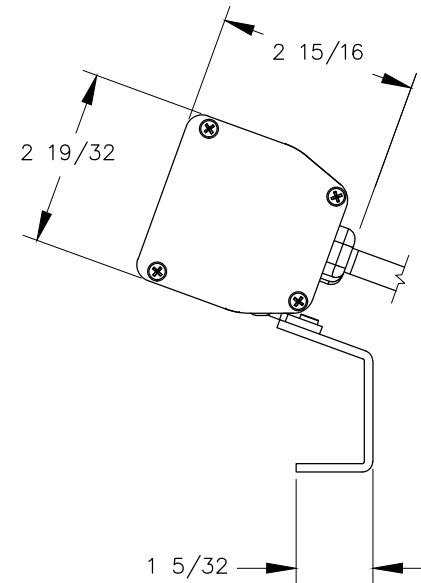

TOP VIEW

FRONT VIEW

NOTE:

1. Cord length is 6 ft.
2. USB ports are for charging use ONLY.
3. Table thickness is 3/4" Min. to 1-1/2" Max.

SIDE VIEW

TOP VIEW

NOTE:

1. Cord length is 6 ft.
2. USB ports are for charging use ONLY.
3. Table thickness is 3/4" Min.

FRONT VIEW

SIDE VIEW