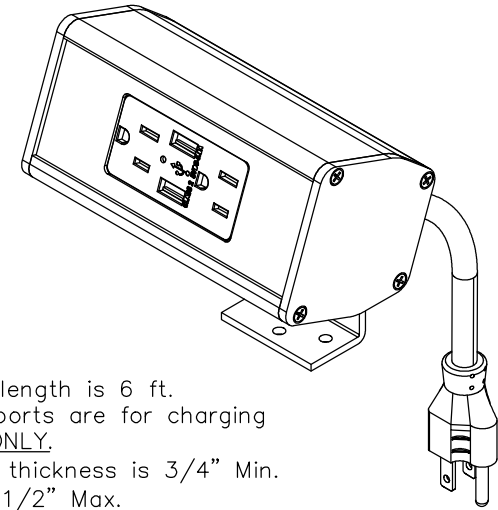

TOP VIEW

FRONT VIEW

NOTE:

1. Cord length is 6 ft.
2. USB ports are for charging use ONLY.
3. Table thickness is 3/4" Min. to 1-1/2" Max.

SIDE VIEW

TOP VIEW

NOTE:

1. Cord length is 6 ft.
2. USB ports are for charging use ONLY.
3. Table thickness is 3/4" Min.