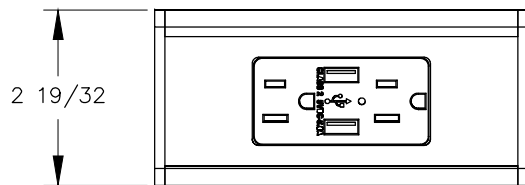

TOP VIEW

FRONT VIEW

NOTE:

1. Cord length is 6 ft.
2. USB ports are for charging use ONLY.
3. Table thickness is 3/4" Min. to 1-1/2" Max.

SIDE VIEW

TOP VIEW

NOTE:

1. Cord length is 6 ft.
2. USB ports are for charging use ONLY.
3. Table thickness is 3/4" Min.

FRONT VIEW

SIDE VIEW