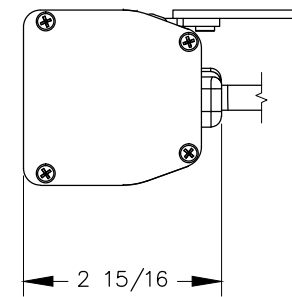

TOP VIEW

FRONT VIEW

NOTE:

1. Cord length is 6 ft.
2. USB ports are for charging use ONLY.
3. Table thickness is 3/4" Min. to 1-1/2" Max.

SIDE VIEW

TOP VIEW

NOTE:

1. Cord length is 6 ft.
2. USB ports are for charging use ONLY.
3. Table thickness is 3/4" Min.

FRONT VIEW

SIDE VIEW