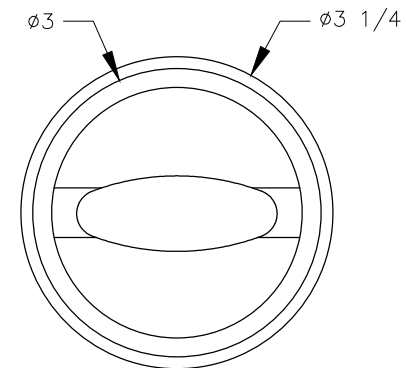

FRONT VIEW

RIGHT VIEW

TOP VIEW

NOTES:

1. Cord length 6 ft.
2. Table Thickness is 5/8" MIN. to 1-1/2" MAX.
3. Qualcomm Quick Charge 3.0 compatible.
4. Output 18 watts.
5. USB-C port is for charging use only.