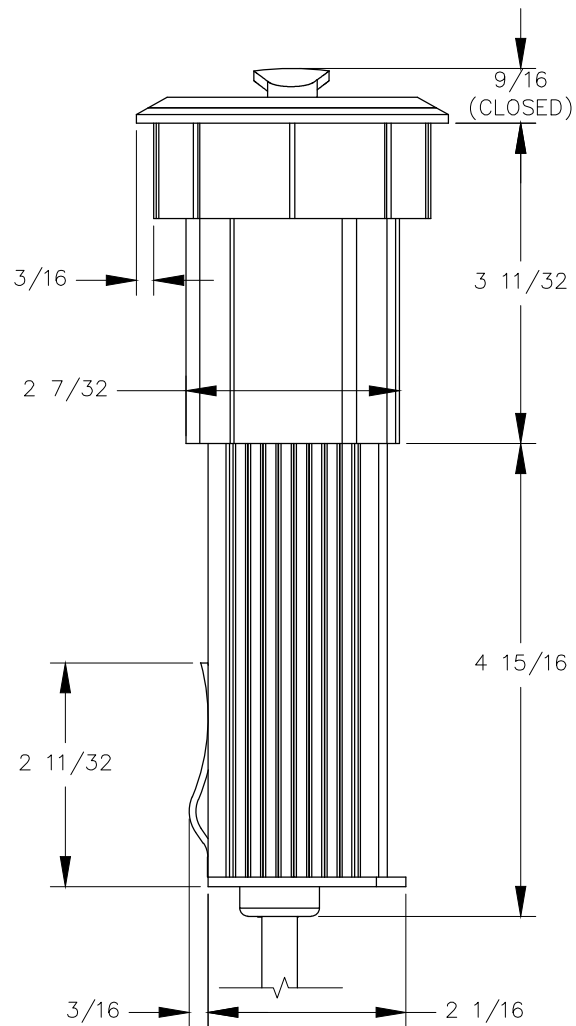

FRONT VIEW

RIGHT VIEW

TOP VIEW

NOTES:

1. Cord length 6 ft.
2. Table Thickness is 5/8" MIN. to 1-1/2" MAX.
3. Qualcomm Quick Charge 3.0 compatible.
4. Output 18 watts.
5. USB-C port is for charging use only.