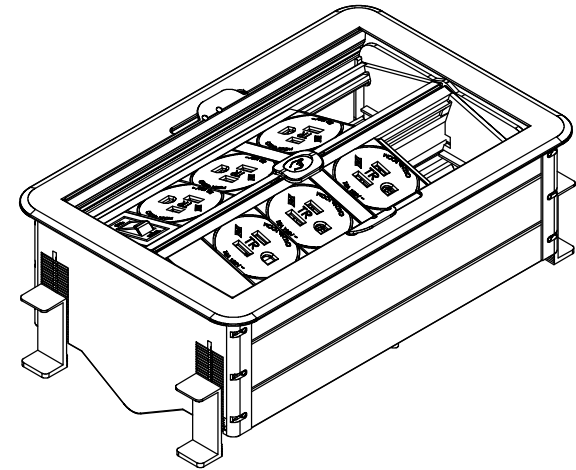

TOP VIEW

FRONT VIEW

NOTES:

1. Cord length 9 ft.
2. Table thickness is 13/16" MIN. to 1-1/2" MAX.

RIGHT VIEW