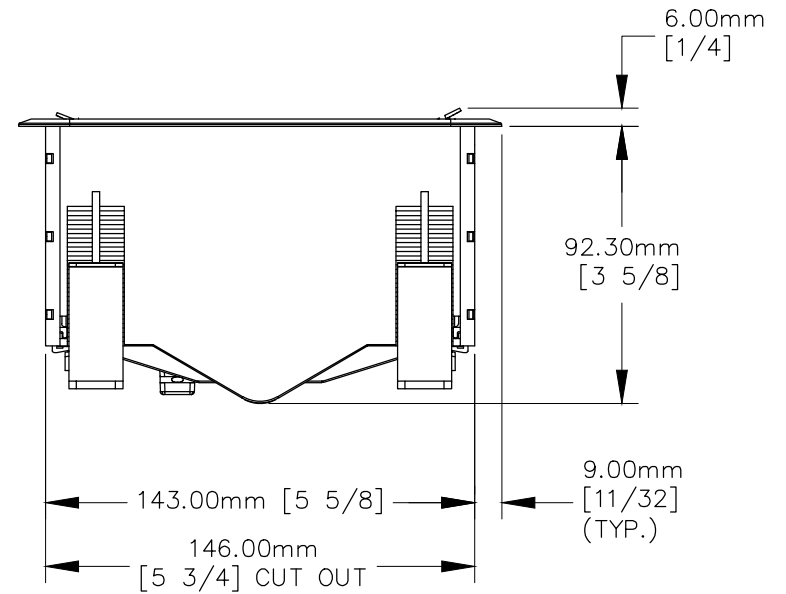

TOP VIEW

FRONT VIEW

NOTES:

1. Cord length 9 ft.
2. Table thickness is 13/16" MIN. to 1-1/2" MAX.

RIGHT VIEW