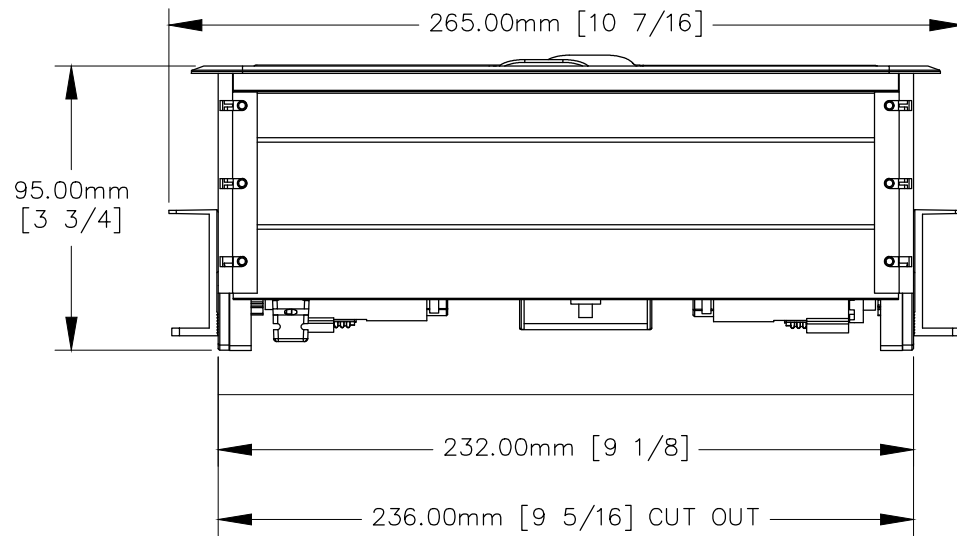

TOP VIEW

FRONT VIEW

NOTES:

1. Cord length 9 ft.
2. Table thickness is 13/16" MIN. to 1-1/2" MAX.

RIGHT VIEW