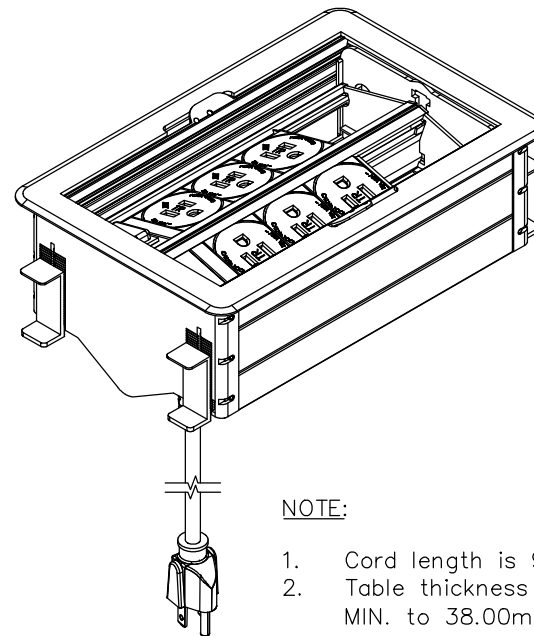

TOP VIEW

NOTE:

1. Cord length is 9 ft.
2. Table thickness is 20.00mm [13/16] MIN. to 38.00mm [1 1/2] MAX.

FRONT VIEW

RIGHT VIEW