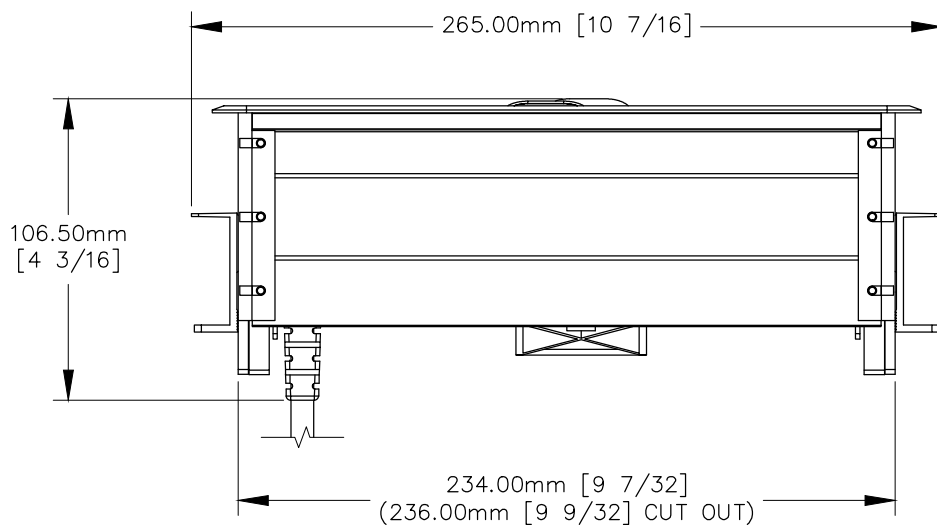

TOP VIEW

NOTE:

1. Cord length is 9 ft.
2. Table thickness is 20.00mm [13/16] MIN. to 38.00mm [1 1/2] MAX.

FRONT VIEW

RIGHT VIEW