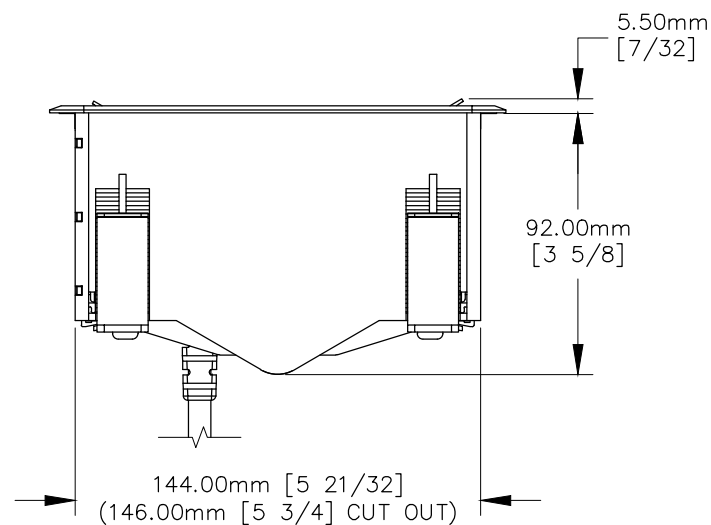

TOP VIEW

NOTE:

1. Cord length is 9 ft.
2. Table thickness is 20.00mm [13/16] MIN. to 38.00mm [1 1/2] MAX.

FRONT VIEW

RIGHT VIEW