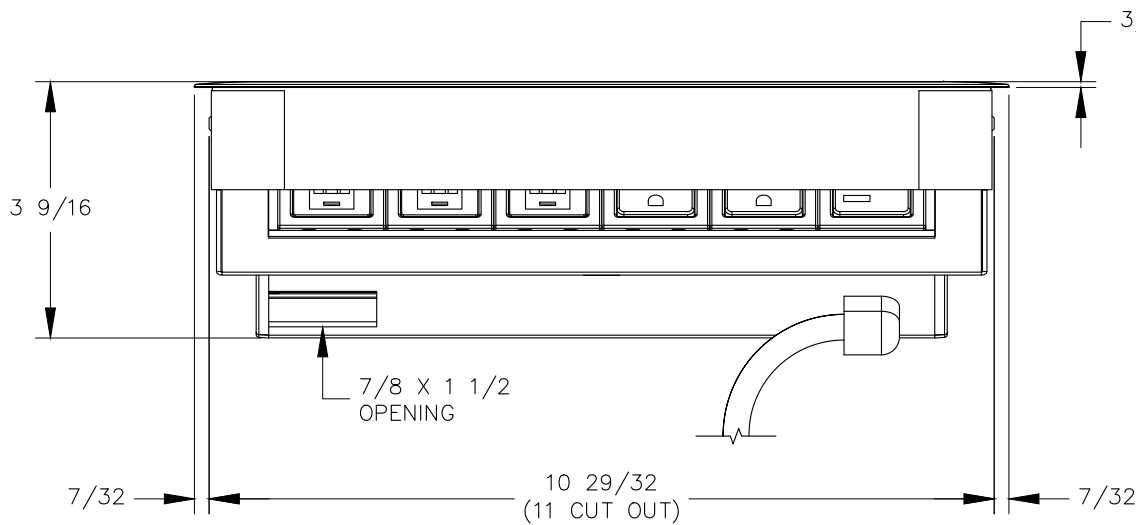

TOP VIEW

NOTE:

1. 6 ft. cord length.
2. Table thickness is 3/4 MIN. to 1 3/4 MAX.
3. Plug dimension is 1 11/32 X 1 1/32 X 7/8.

FRONT VIEW

SIDE VIEW