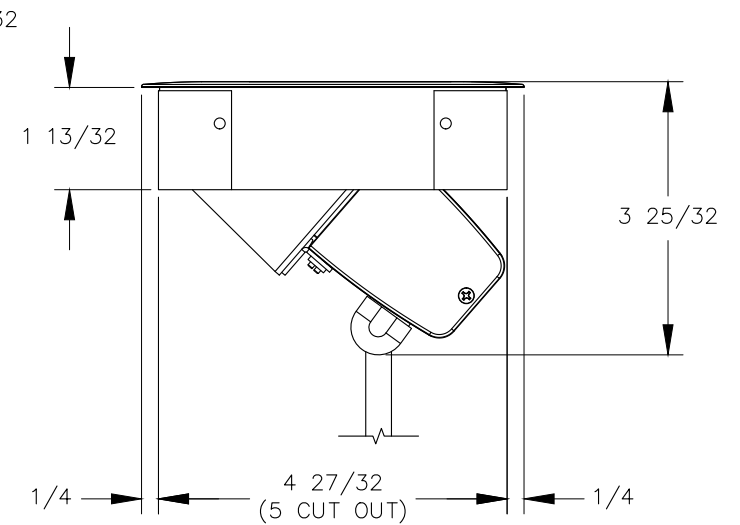

TOP VIEW

NOTE:

1. 6 ft. cord length.
2. Table thickness is 3/4 MIN. to 1 3/4 MAX.
3. Plug dimension is 1 11/32 X 1 1/32 X 7/8.

FRONT VIEW

SIDE VIEW