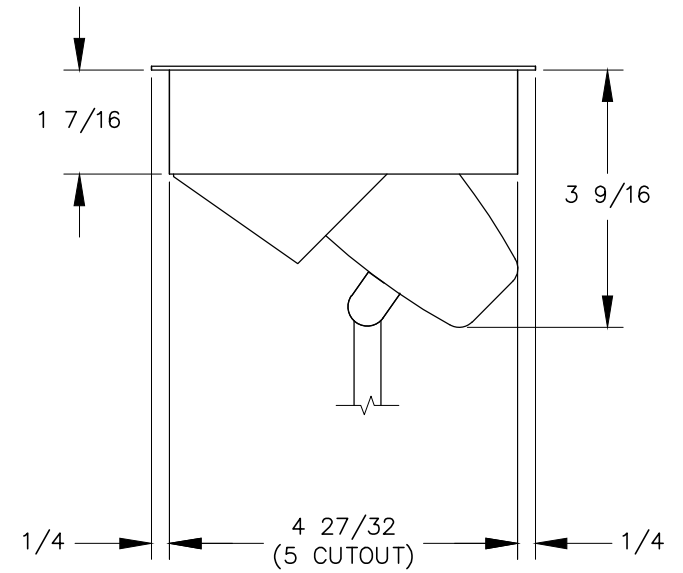

TOP VIEW

NOTE:

1. 6ft. cord length.
2. Table thickness: 3/4" MIN. to 1-3/4" MAX.

FRONT VIEW

RIGHT VIEW