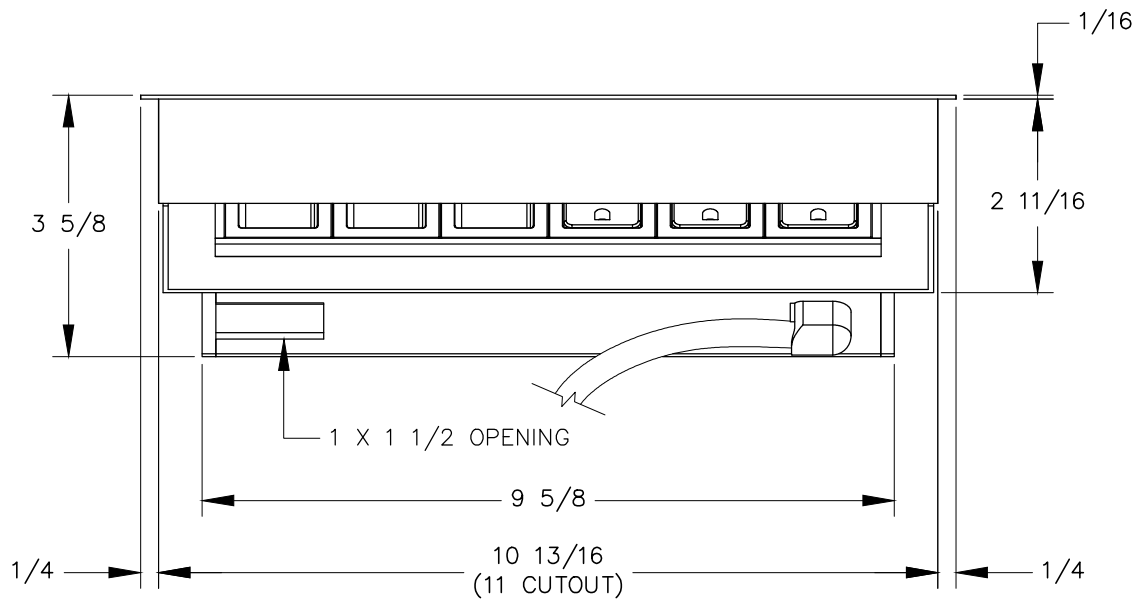

TOP VIEW

NOTE:

1. 6ft. cord length.
2. Table thickness: 3/4" MIN. to 1-3/4" MAX.

FRONT VIEW

RIGHT VIEW