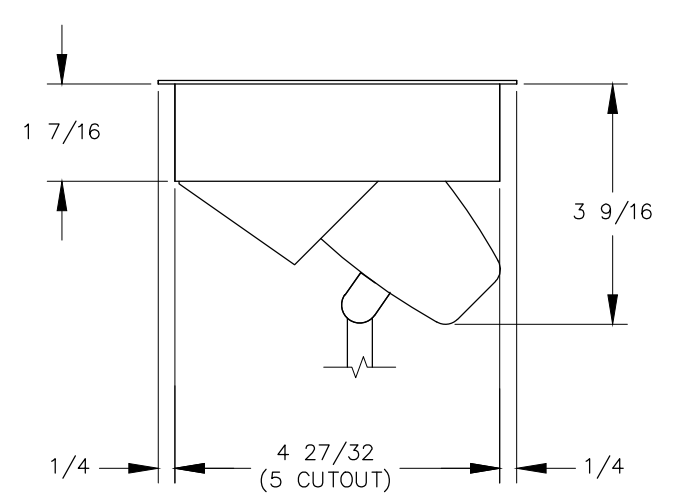

TOP VIEW

NOTE:

1. 6ft. cord length.
2. Table thickness: 3/4" MIN. to 1-3/4" MAX.

FRONT VIEW

SIDE VIEW