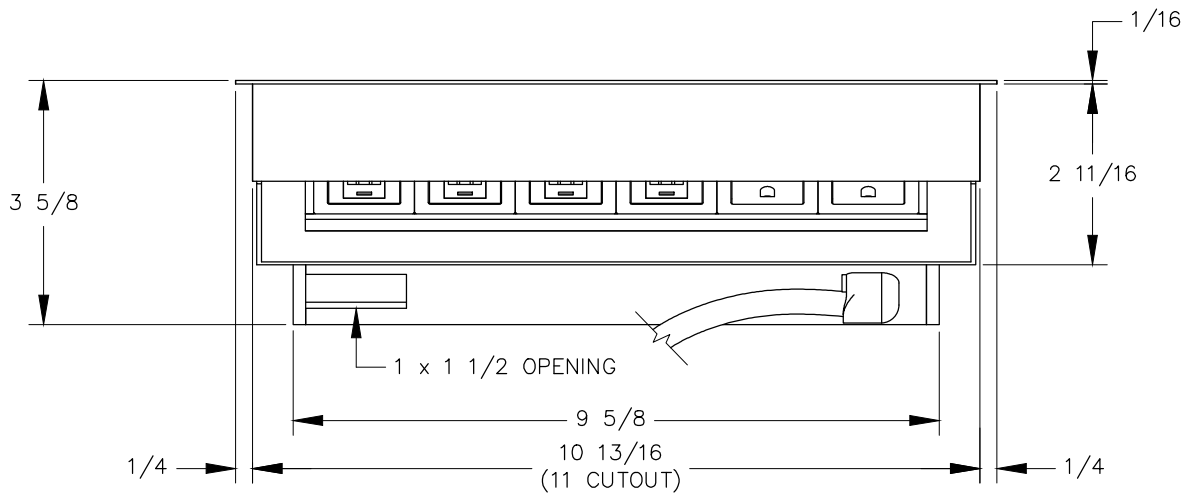

TOP VIEW

NOTE:

1. 6ft. cord length.
2. Table thickness: 3/4" MIN. to 1-3/4" MAX.

FRONT VIEW

SIDE VIEW