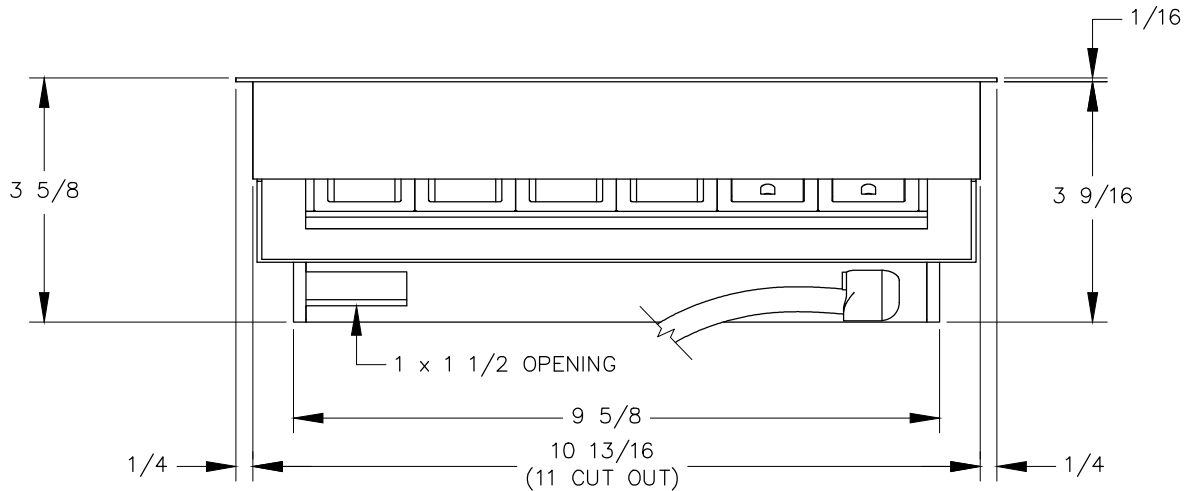

TOP VIEW

NOTE:

1. 6ft. cord length.
2. Table thickness: 3/4" MIN. to 1-3/4" MAX.

FRONT VIEW

SIDE VIEW