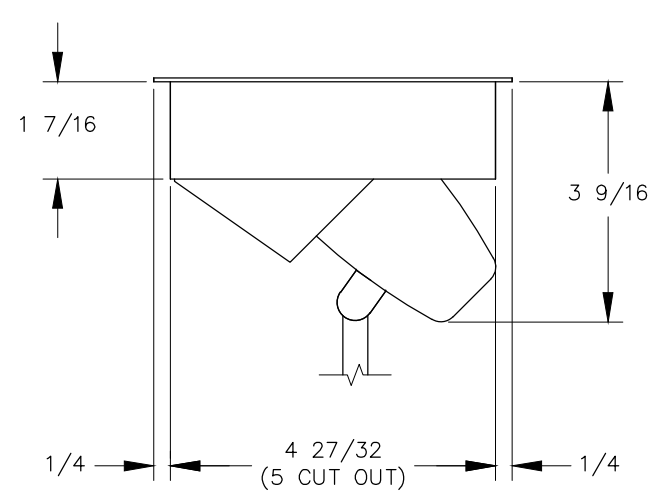

TOP VIEW

NOTE:

1. 6ft. cord length.
2. Table thickness: 3/4" MIN. to 1-3/4" MAX.

FRONT VIEW

SIDE VIEW