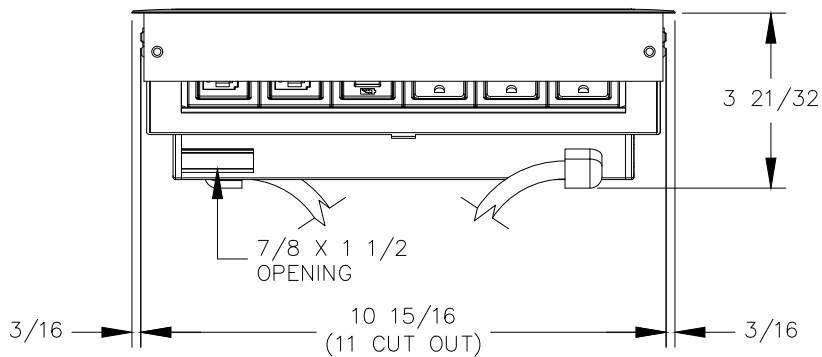

TOP VIEW

NOTE:

1. 6 ft. cord length.
2. USB ports are for charging use only.
3. Table thickness is 3/4 MIN. to 1 3/4 MAX.
4. Plug dimension is 1 11/32 X 1 1/32 X 7/8.

FRONT VIEW

SIDE VIEW