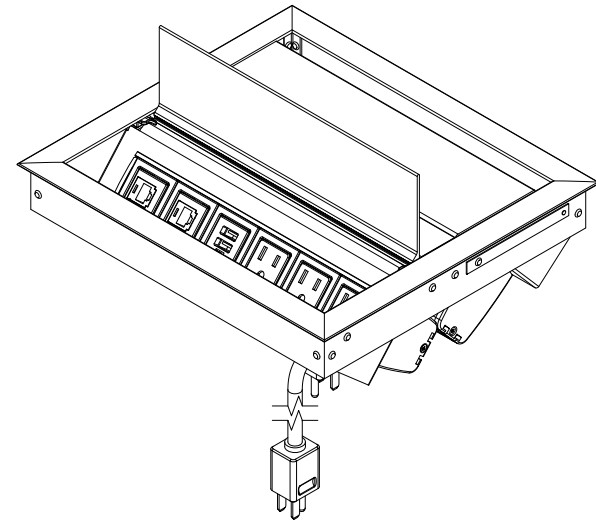

TOP VIEW

NOTE:

1. 6 ft. cord length.
2. USB ports are for charging use only.
3. Table thickness is 3/4 MIN. to 1 3/4 MAX.
4. Plug dimension is 1 11/32 X 1 1/32 X 7/8.

FRONT VIEW

SIDE VIEW