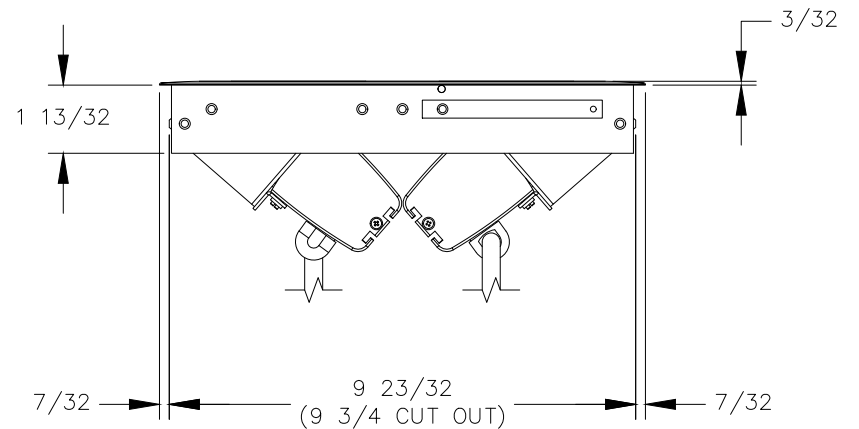

TOP VIEW

NOTE:

1. 6 ft. cord length.
2. USB ports are for charging use only.
3. Table thickness is 3/4 MIN. to 1 3/4 MAX.
4. Plug dimension is 1 11/32 X 1 1/32 X 7/8.

FRONT VIEW

SIDE VIEW