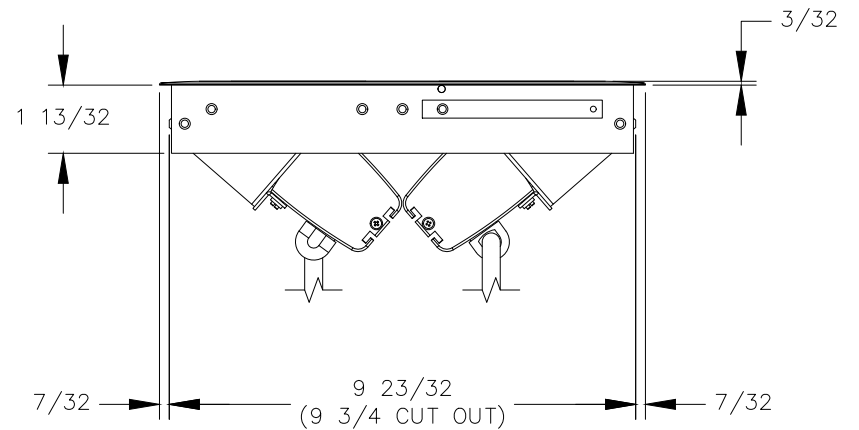

TOP VIEW

NOTE:

1. 6 ft. cord length.
2. USB ports are for charging use only.
3. Table thickness is 3/4 MIN. to 1 3/4 MAX.
4. Plug dimension is 1 11/32 X 1 1/32 X 7/8.

FRONT VIEW

SIDE VIEW