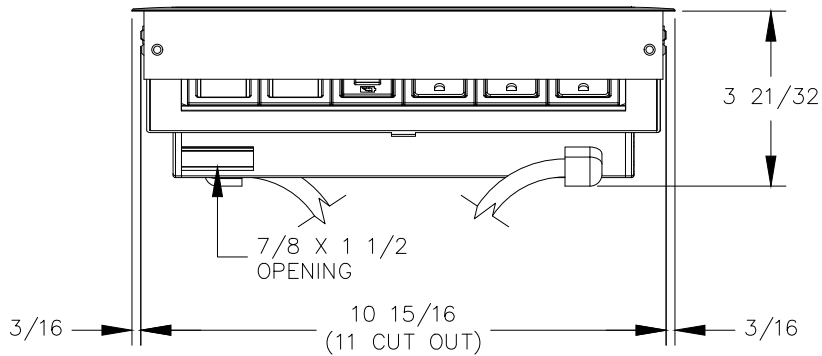

TOP VIEW

NOTE:

1. 6 ft. cord length.
2. USB ports are for charging use only.
3. Table thickness is 3/4 MIN. to 1 3/4 MAX.
4. Plug dimension is 1 11/32 X 1 1/32 X 7/8.

FRONT VIEW

SIDE VIEW