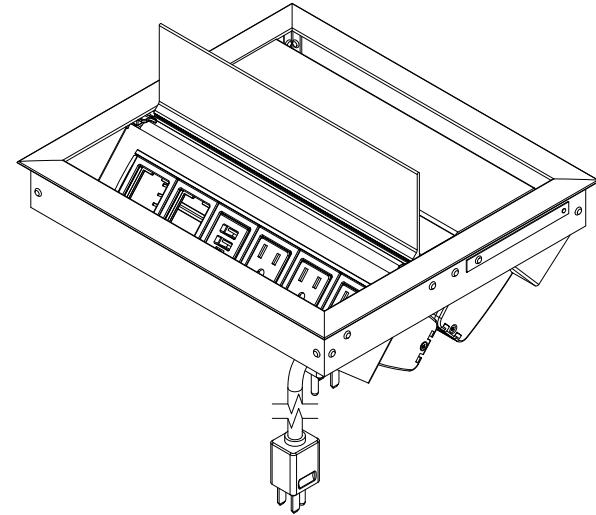

TOP VIEW

NOTE:

1. 6 ft. cord length.
2. USB ports are for charging use only.
3. Table thickness is 3/4 MIN. to 1 3/4 MAX.
4. Plug dimension is 1 11/32 X 1 1/32 X 7/8.

FRONT VIEW

SIDE VIEW