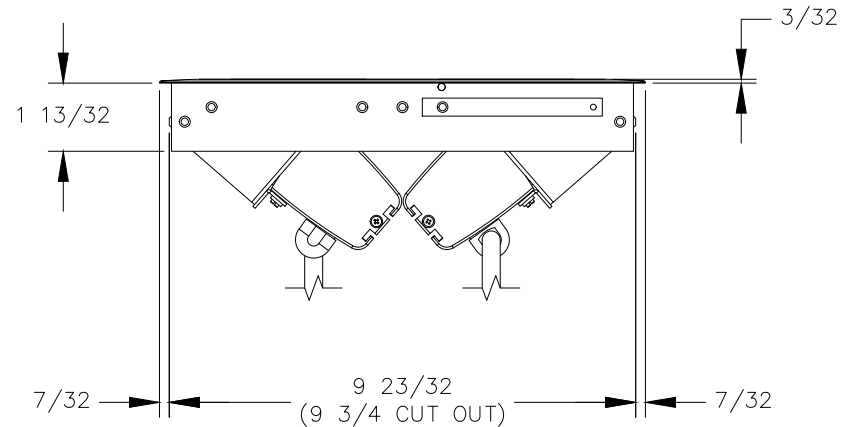

TOP VIEW

NOTE:

1. 6 ft. cord length.
2. Table thickness is 3/4 MIN. to 1 3/4 MAX.
3. Plug dimension is 1 11/32 X 1 1/32 X 7/8.

FRONT VIEW

SIDE VIEW