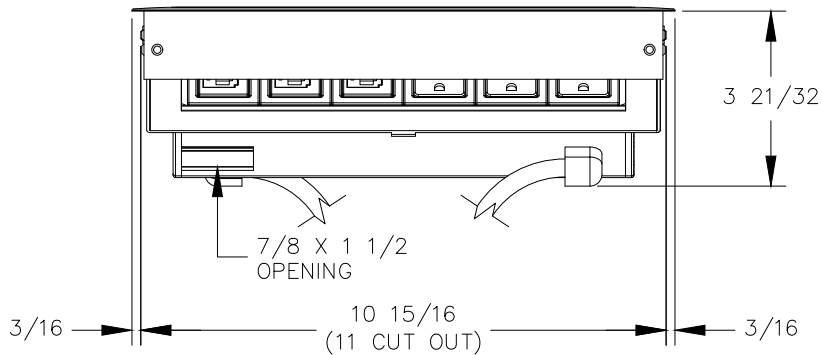

TOP VIEW

NOTE:

1. 6 ft. cord length.
2. Table thickness is 3/4 MIN. to 1 3/4 MAX.
3. Plug dimension is 1 11/32 X 1 1/32 X 7/8.

FRONT VIEW

SIDE VIEW