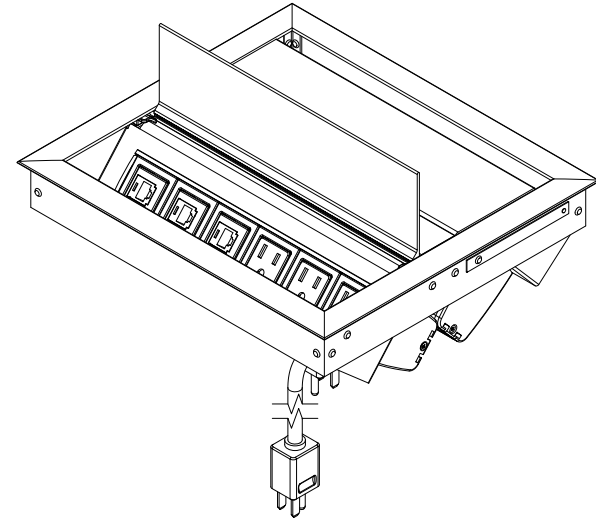

TOP VIEW

NOTE:

1. 6 ft. cord length.
2. Table thickness is 3/4 MIN. to 1 3/4 MAX.
3. Plug dimension is 1 11/32 X 1 1/32 X 7/8.

FRONT VIEW

SIDE VIEW