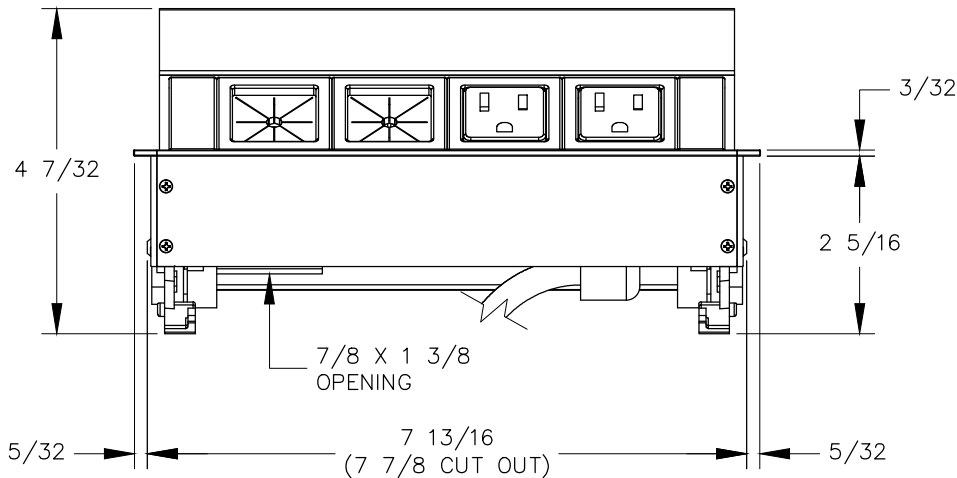

TOP VIEW

NOTE:

1. 6 ft. cord length.
2. Plug dimension is 1 11/32 X 1 1/32 X 7/8.
3. Table thickness is 3/4 MIN. to 1 11/16 MAX.
4. Flex-Port shudder bushing has 7/8 diameter clearance.

FRONT VIEW

RIGHT VIEW