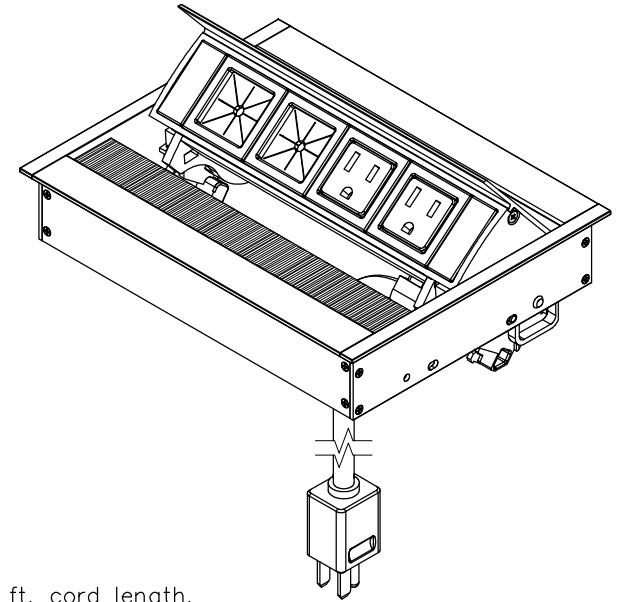

TOP VIEW

NOTE:

1. 6 ft. cord length.
2. Plug dimension is 1 11/32 X 1 1/32 X 7/8.
3. Table thickness is 3/4 MIN. to 1 11/16 MAX.
4. Flex-Port shudder bushing has 7/8 diameter clearance.

FRONT VIEW

RIGHT VIEW