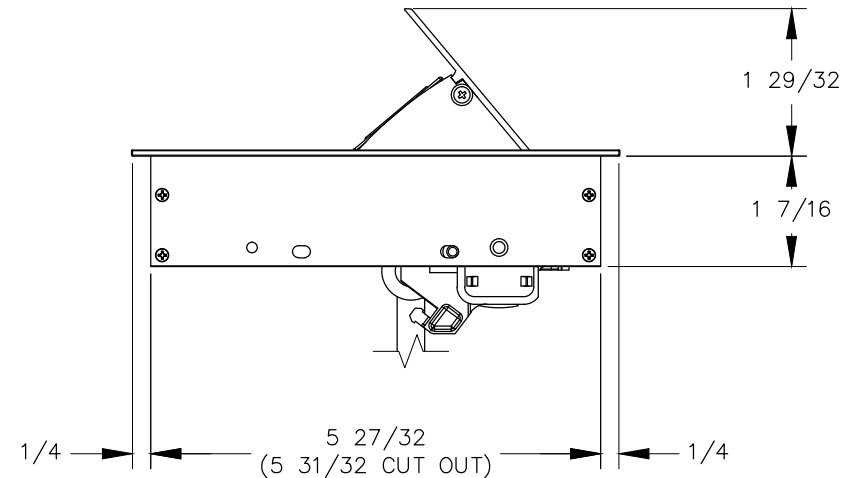

TOP VIEW

NOTE:

1. 6 ft. cord length.
2. Plug dimension is 1 11/32 X 1 1/32 X 7/8.
3. Table thickness is 3/4 MIN. to 1 11/16 MAX.
4. Flex-Port shudder bushing has 7/8 diameter clearance.

FRONT VIEW

RIGHT VIEW