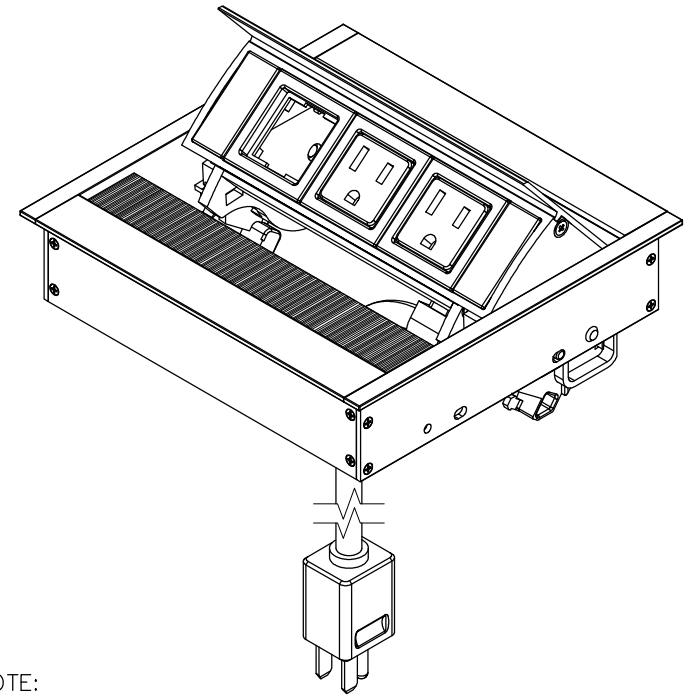

TOP VIEW

NOTE:

1. 6 ft. cord length.
2. Plug dimension is 1 11/32 X 1 1/32 X 7/8.
3. Table thickness is 3/4 MIN. to 1 11/16 MAX.

FRONT VIEW

RIGHT VIEW