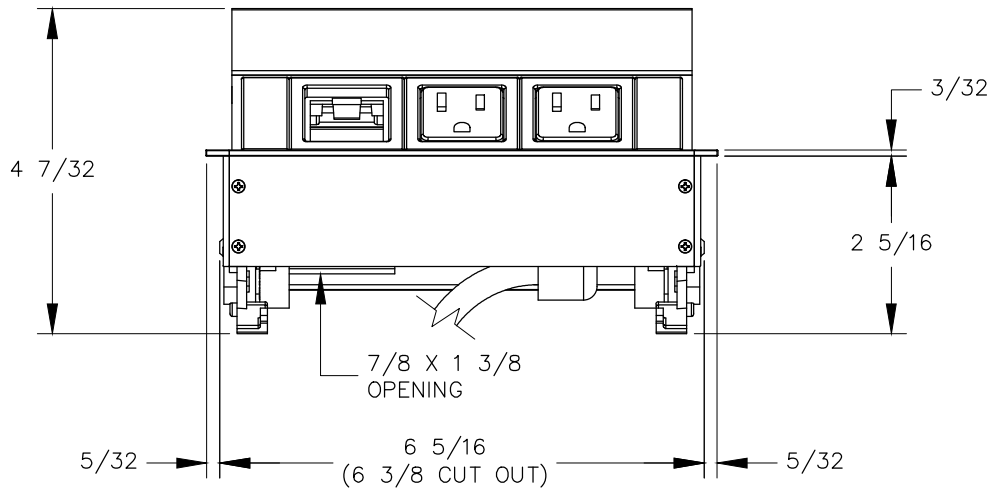

TOP VIEW

NOTE:

1. 6 ft. cord length.
2. Plug dimension is 1 11/32 X 1 1/32 X 7/8.
3. Table thickness is 3/4 MIN. to 1 11/16 MAX.

FRONT VIEW

RIGHT VIEW