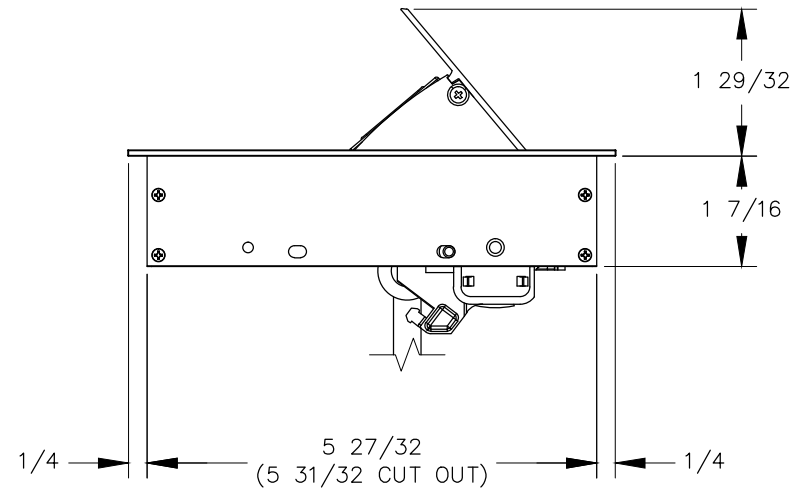

TOP VIEW

NOTE:

1. 6 ft. cord length.
2. Plug dimension is 1 11/32 X 1 1/32 X 7/8.
3. Table thickness is 3/4 MIN. to 1 11/16 MAX.

FRONT VIEW

RIGHT VIEW