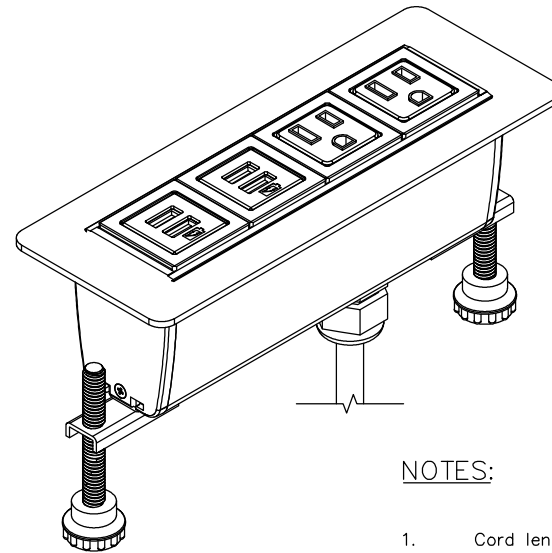

TOP VIEW

NOTES:

1. Cord length 6 ft.
2. Table thickness is 3/4 MIN. to 1 3/4 MAX.
3. USB ports are for charging use only.

FRONT VIEW

RIGHT VIEW