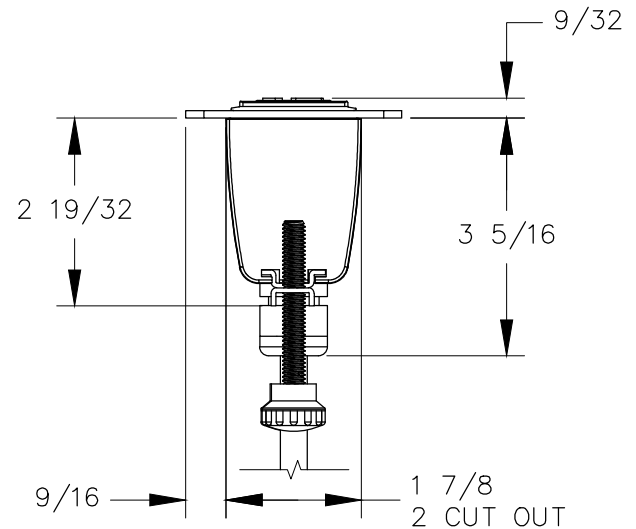

TOP VIEW

NOTES:

1. Cord length 6 ft.
2. Table thickness is 3/4 MIN. to 1 3/4 MAX.
3. USB ports are for charging use only.

FRONT VIEW

RIGHT VIEW