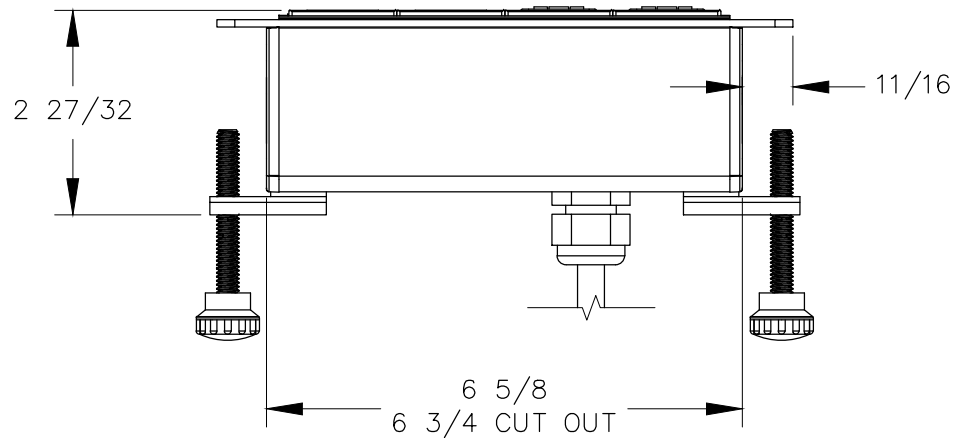

TOP VIEW

NOTES:

1. Cord length 6 ft.
2. Table thickness is 3/4 MIN. to 1 3/4 MAX.
3. USB ports are for charging use only.

FRONT VIEW

RIGHT VIEW