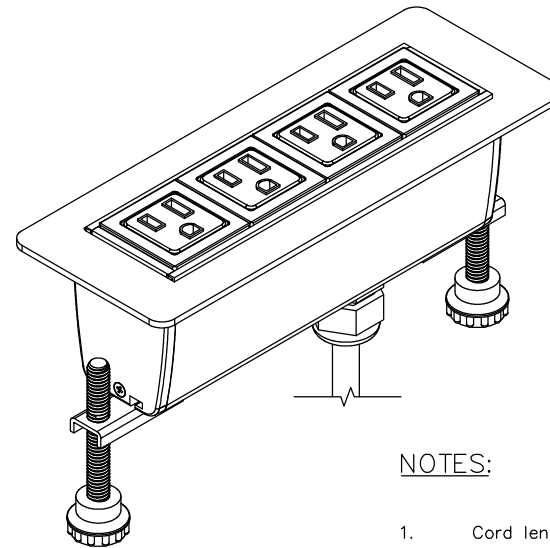

TOP VIEW

NOTES:

1. Cord length 6 ft.
2. Table thickness is 3/4" MIN. to 1 3/4" MAX.
3. 1 15/32" X 1 21/32" X 2 1/16" Circuit breaker plug.

FRONT VIEW

RIGHT VIEW