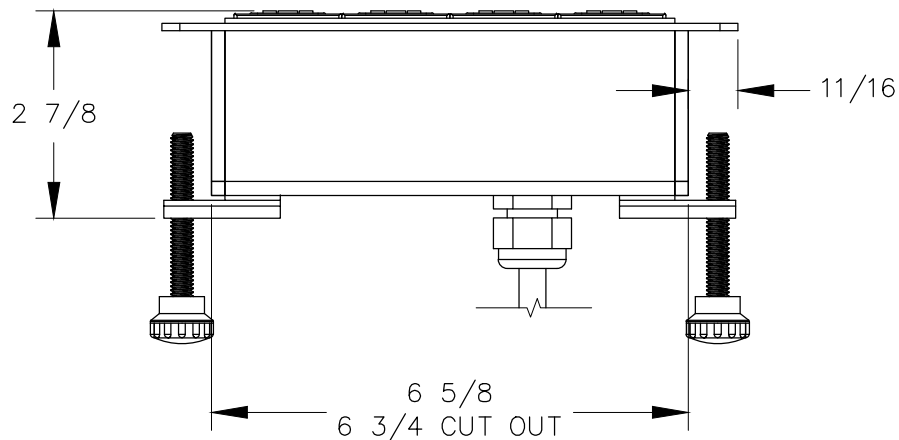

TOP VIEW

NOTES:

1. Cord length 6 ft.
2. Table thickness is 3/4" MIN. to 1 3/4" MAX.
3. 1 15/32" X 1 21/32" X 2 1/16" Circuit breaker plug.

FRONT VIEW

RIGHT VIEW