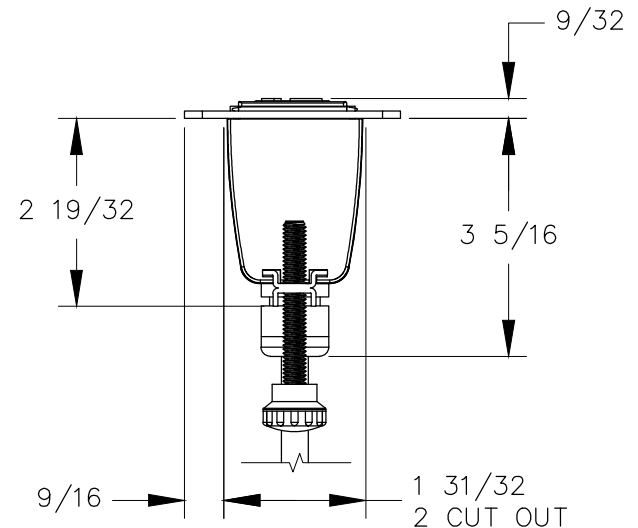

TOP VIEW

NOTES:

1. Cord length 6 ft.
2. Table thickness is 3/4" MIN. to 1 3/4" MAX.
3. 1 15/32" X 1 21/32" X 2 1/16" Circuit breaker plug.

FRONT VIEW

RIGHT VIEW