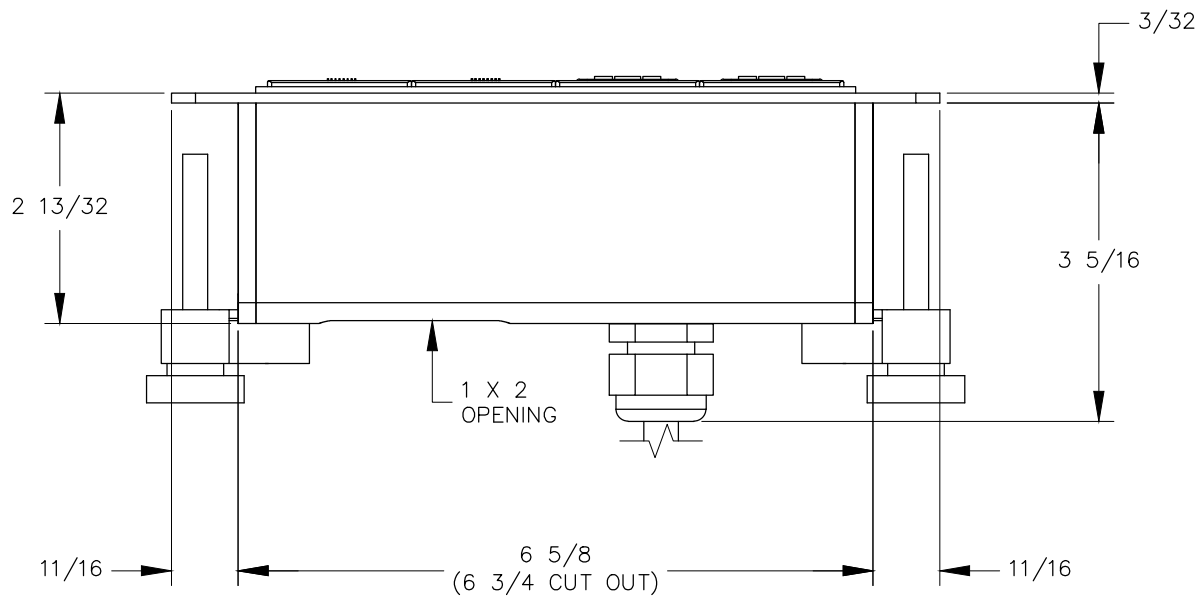

TOP VIEW

NOTE:

1. 6 ft. cord length.
2. Table thickness is 3/4 MIN. to 1 3/4 MAX.
3. Plug dimension is 1 11/32 X 1 1/32 X 7/8.

FRONT VIEW

RIGHT VIEW