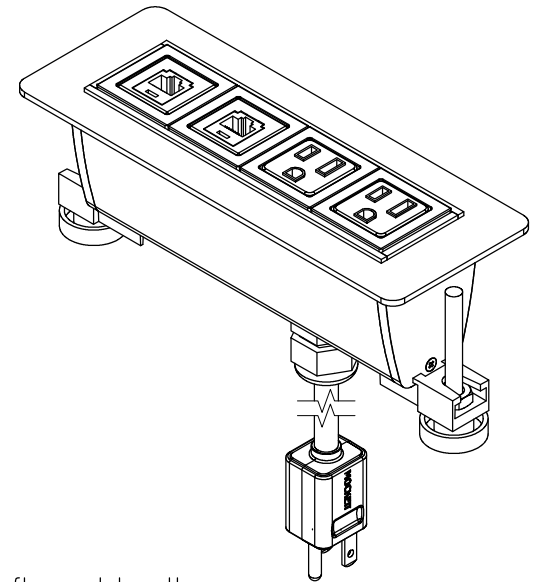

TOP VIEW

NOTE:

1. 6 ft. cord length.
2. Table thickness is 3/4 MIN. to 1 3/4 MAX.
3. Plug dimension is 1 11/32 X 1 1/32 X 7/8.

FRONT VIEW

RIGHT VIEW