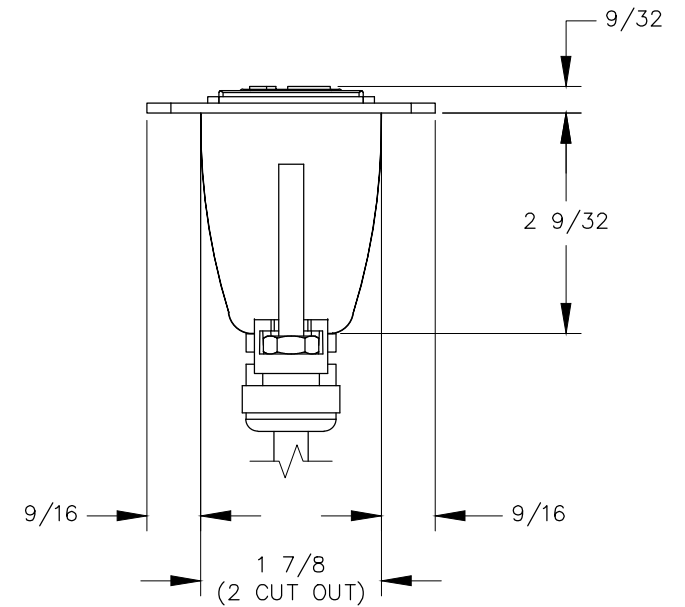

TOP VIEW

NOTE:

1. 6 ft. cord length.
2. Table thickness is 3/4 MIN. to 1 3/4 MAX.
3. Plug dimension is 1 11/32 X 1 1/32 X 7/8.

FRONT VIEW

RIGHT VIEW