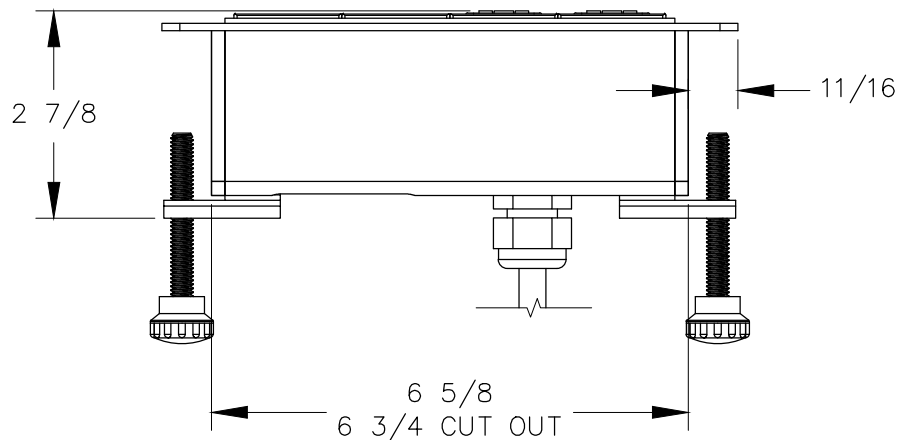

TOP VIEW

NOTES:

1. Cord length 6 ft.
2. Table thickness is 3/4" MIN. to 1 3/4" MAX.

FRONT VIEW

RIGHT VIEW