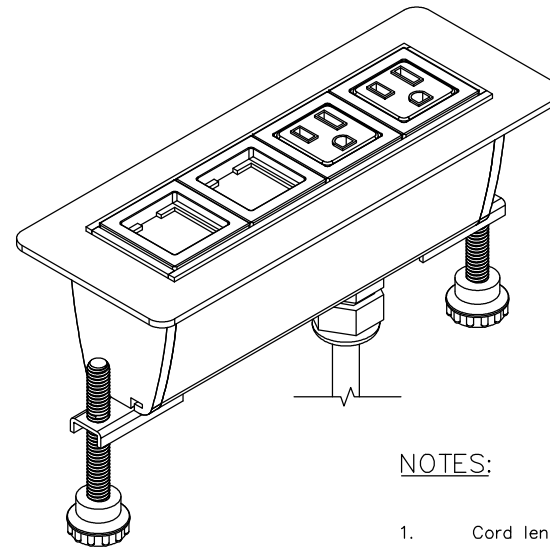

TOP VIEW

NOTES:

1. Cord length 6 ft.
2. Table thickness is 3/4" MIN. to 1 3/4" MAX.

FRONT VIEW

RIGHT VIEW