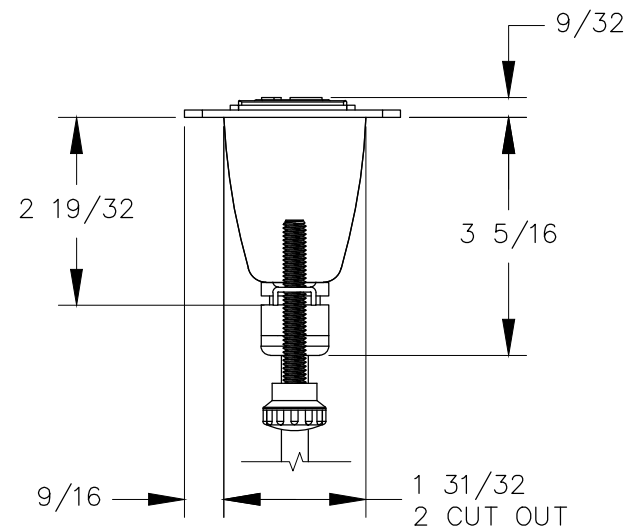

TOP VIEW

NOTES:

1. Cord length 6 ft.
2. Table thickness is 3/4" MIN. to 1 3/4" MAX.

FRONT VIEW

RIGHT VIEW