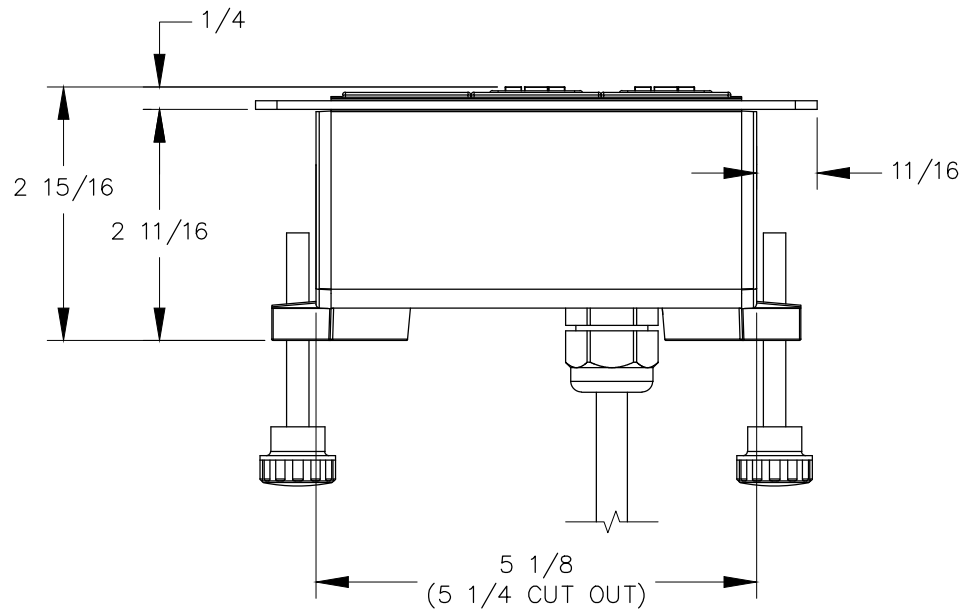

TOP VIEW

NOTE:

1. 6 ft. cord.
2. Table thickness is 3/4" MIN. to 1 3/4" MAX.
3. USB-A & USB-C ports are for charging use ONLY.

FRONT VIEW

SIDE VIEW