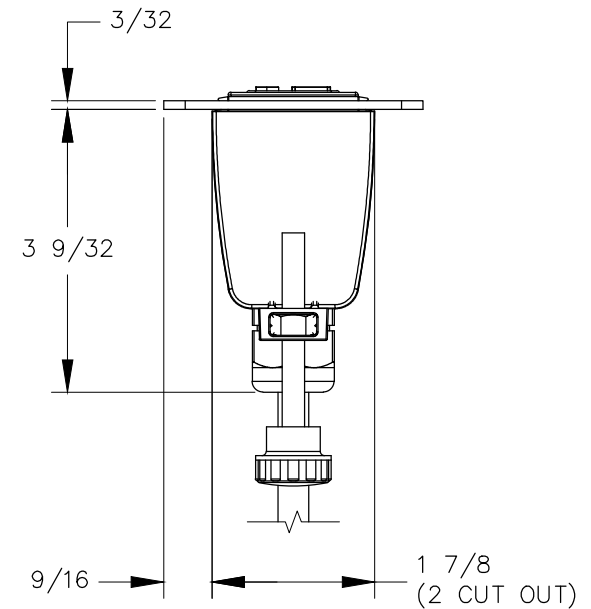

TOP VIEW

NOTE:

1. 6 ft. cord.
2. Table thickness is 3/4" MIN. to 1 3/4" MAX.
3. USB-A & USB-C ports are for charging use ONLY.

FRONT VIEW

SIDE VIEW