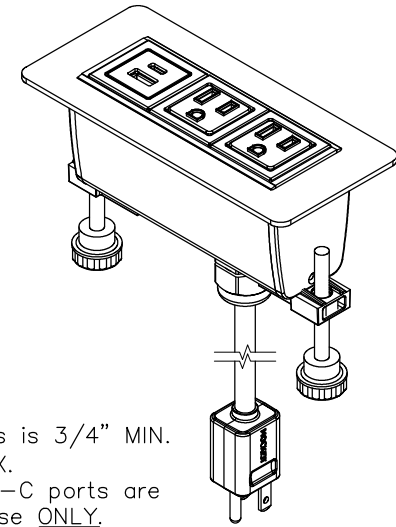

TOP VIEW

NOTE:

1. 6 ft. cord.
2. Table thickness is 3/4" MIN. to 1 3/4" MAX.
3. USB-A & USB-C ports are for charging use ONLY.

FRONT VIEW

SIDE VIEW