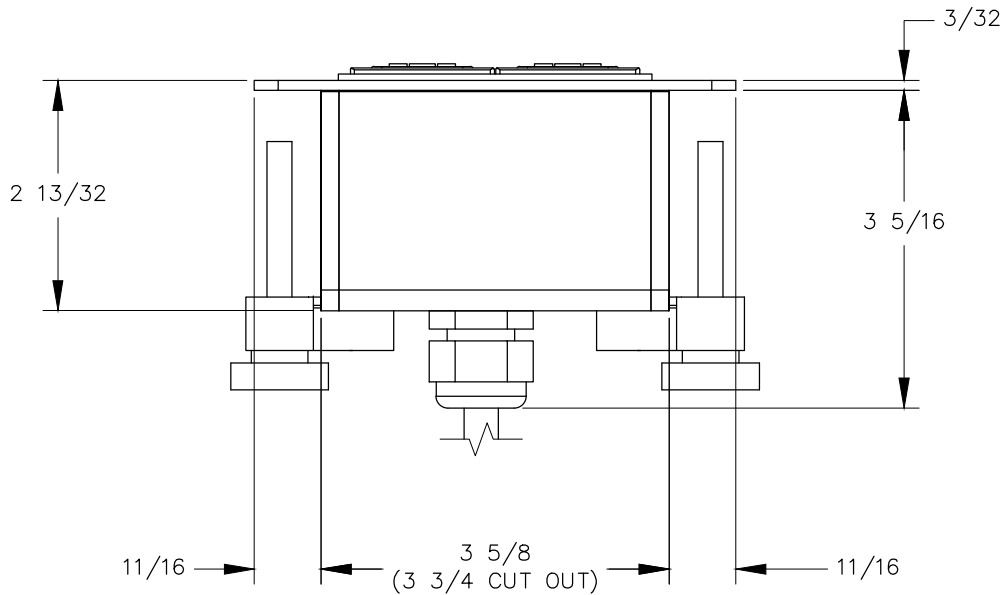

TOP VIEW

NOTE:

1. 6 ft. cord length.
2. Table thickness is 3/4 MIN. to 1 3/4 MAX.
3. Plug dimension is 1 11/32 X 1 1/32 X 7/8.

FRONT VIEW

RIGHT VIEW