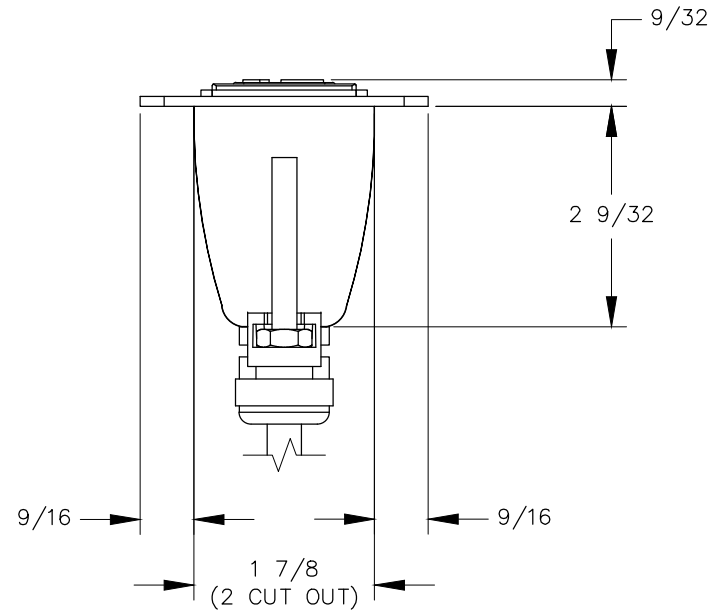

TOP VIEW

NOTE:

1. 6 ft. cord length.
2. Table thickness is 3/4 MIN. to 1 3/4 MAX.
3. Plug dimension is 1 11/32 X 1 1/32 X 7/8.

FRONT VIEW

RIGHT VIEW