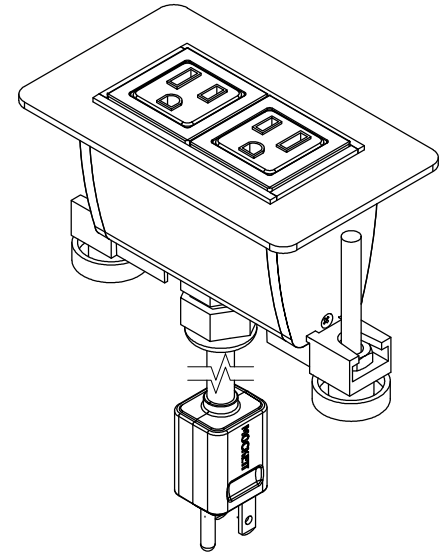

TOP VIEW

NOTE:

1. 6 ft. cord length.
2. Table thickness is 3/4 MIN. to 1 3/4 MAX.
3. Plug dimension is 1 11/32 X 1 1/32 X 7/8.

FRONT VIEW

RIGHT VIEW